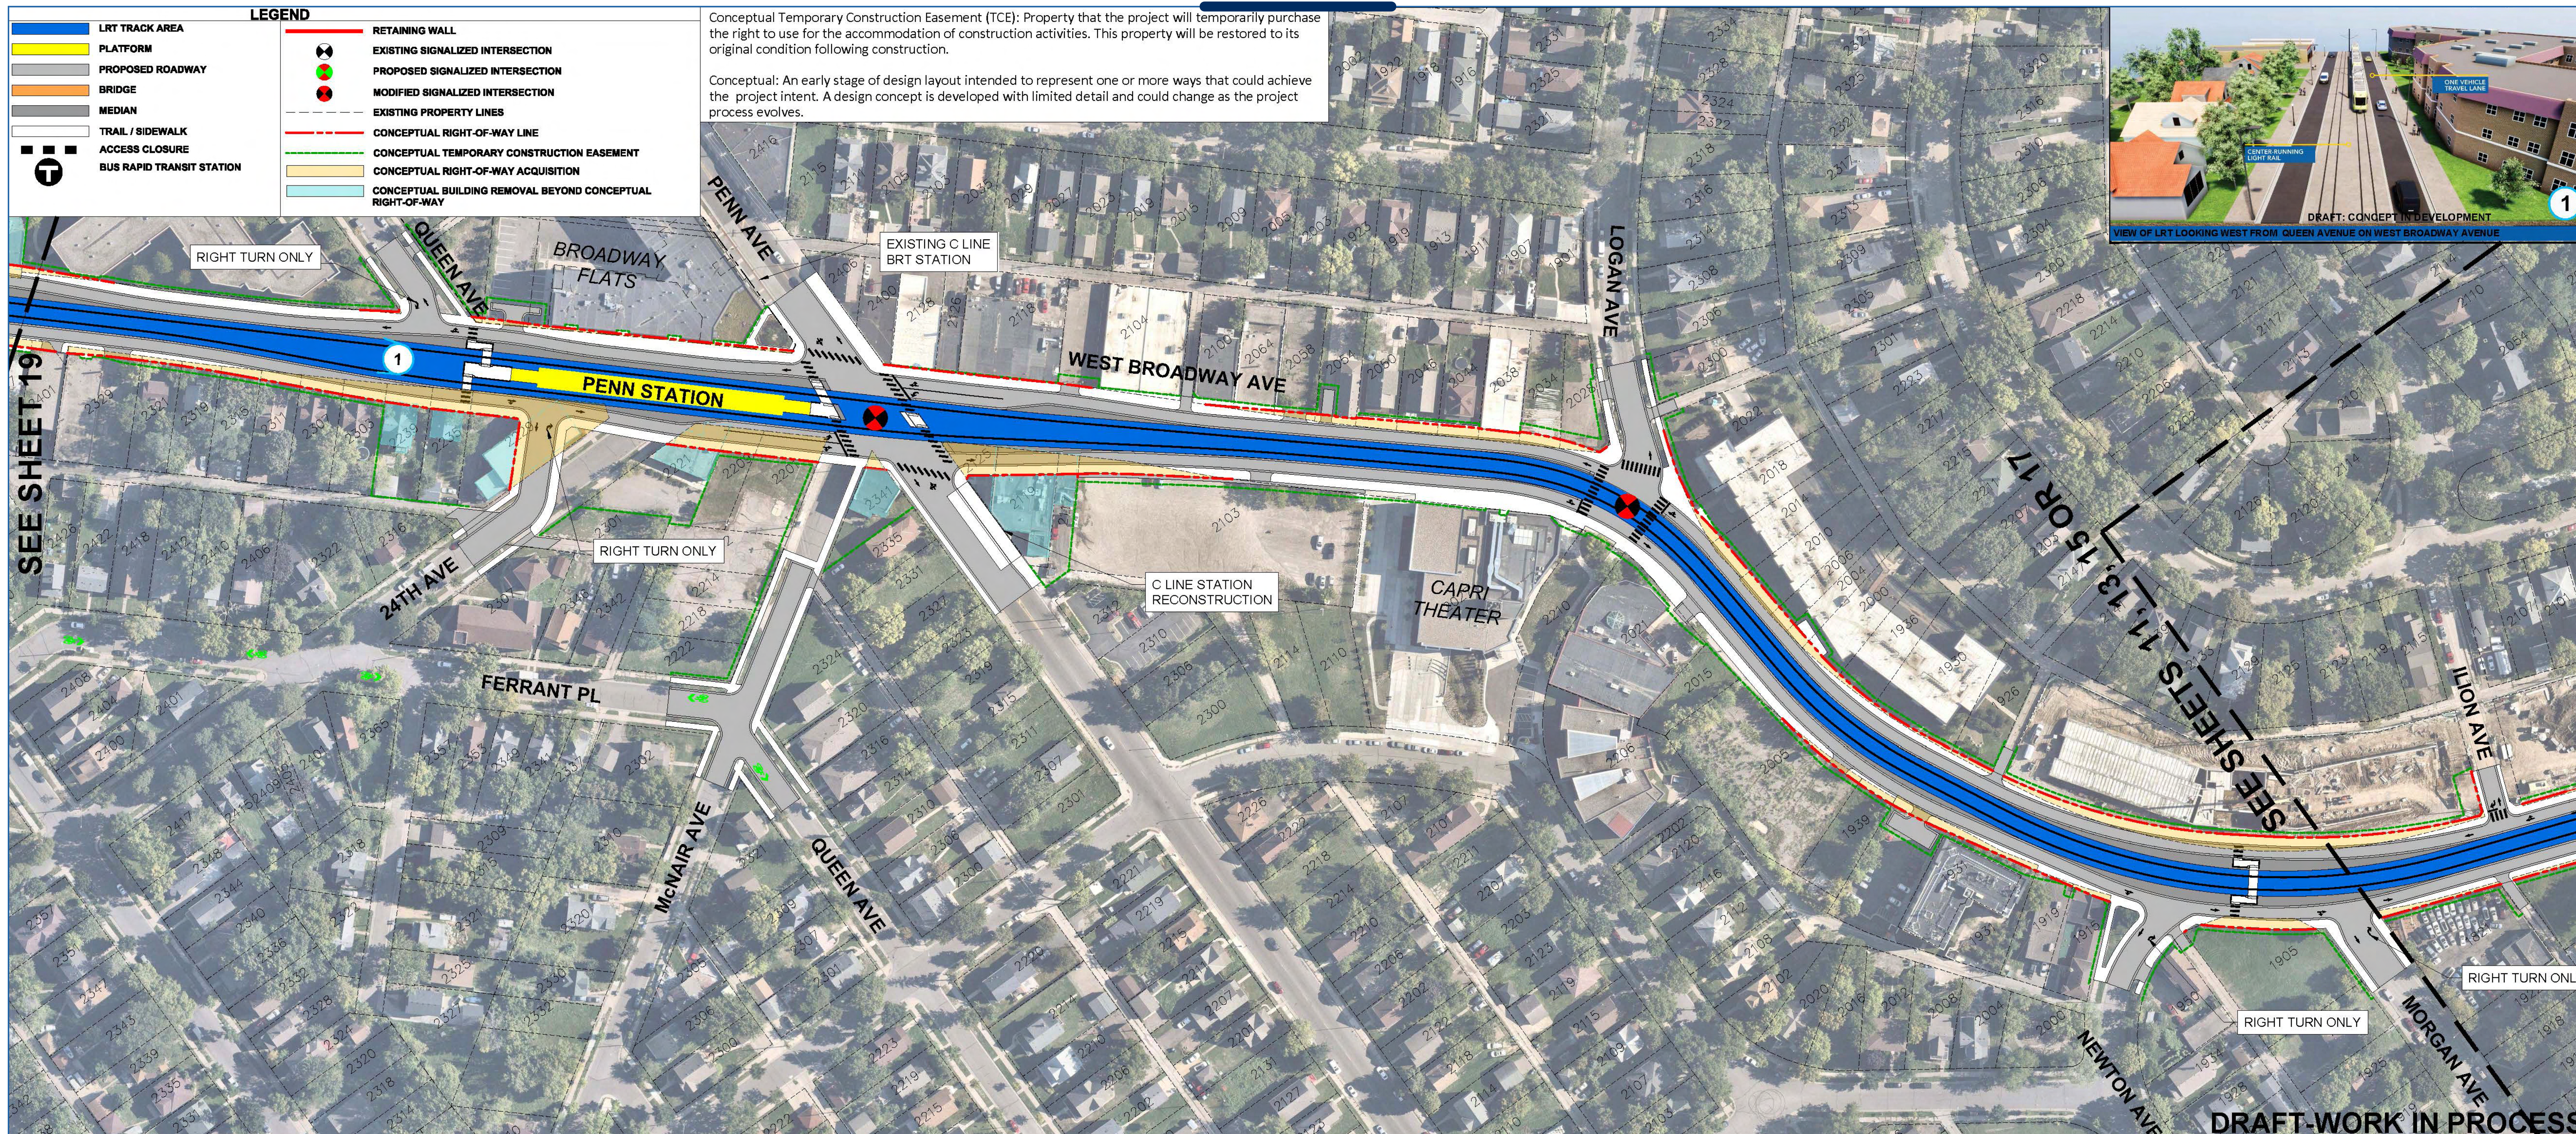

CITY OF MINNEAPOLIS

WEST BROADWAY AVENUE Ilion Avenue to Queen Avenue (Penn Avenue Station)

SHEET 18

METRO BLUE LINE EXTENSION

CITY OF MINNEAPOLIS

WEST BROADWAY AVENUE

Queen Avenue to 30th Avenue

SHEET 19

METRO BLUE LINE EXTENSION

CITY OF MINNEAPOLIS

WEST BROADWAY AVENUE

30th Avenue to Abbott Avenue (Lowry Avenue Station)

SHEET 20

METRO BLUE LINE EXTENSION