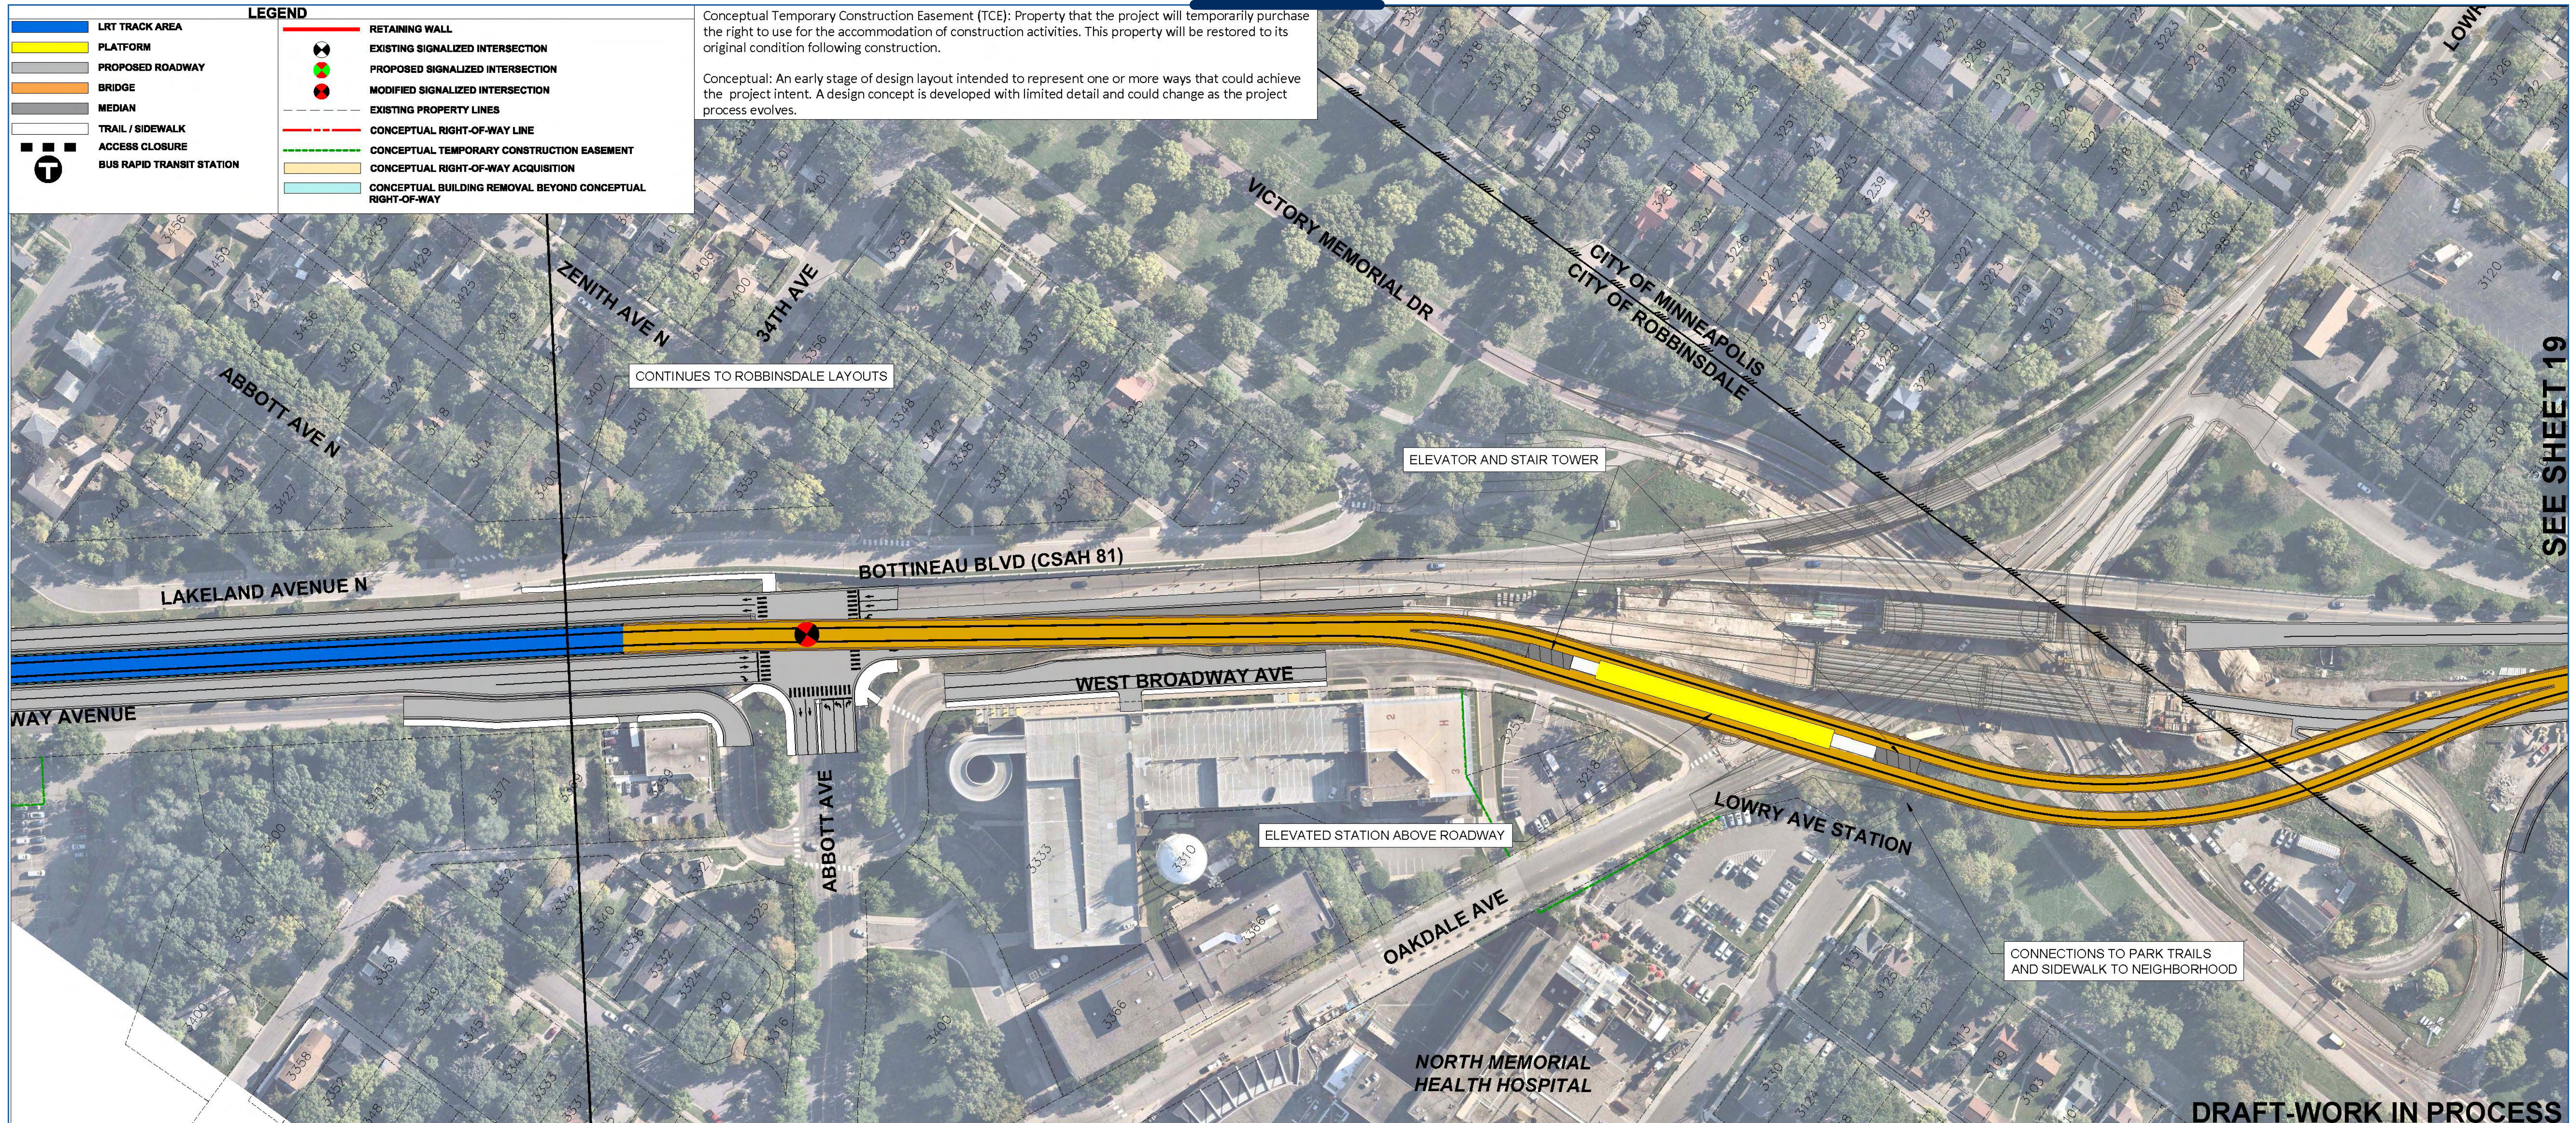

CITY OF MINNEAPOLIS

WEST BROADWAY AVENUE Ilion Avenue to Queen Avenue (Penn Avenue Station)

SHEET 18

METRO BLUE LINE EXTENSION

CITY OF MINNEAPOLIS

WEST BROADWAY AVENUE

Queen Avenue to 30th Avenue

SHEET 19

METRO BLUE LINE EXTENSION

CITY OF MINNEAPOLIS

WEST BROADWAY AVENUE

30th Avenue to Abbott Avenue (Lowry Avenue Station)

SHEET 20

METRO BLUE LINE EXTENSION