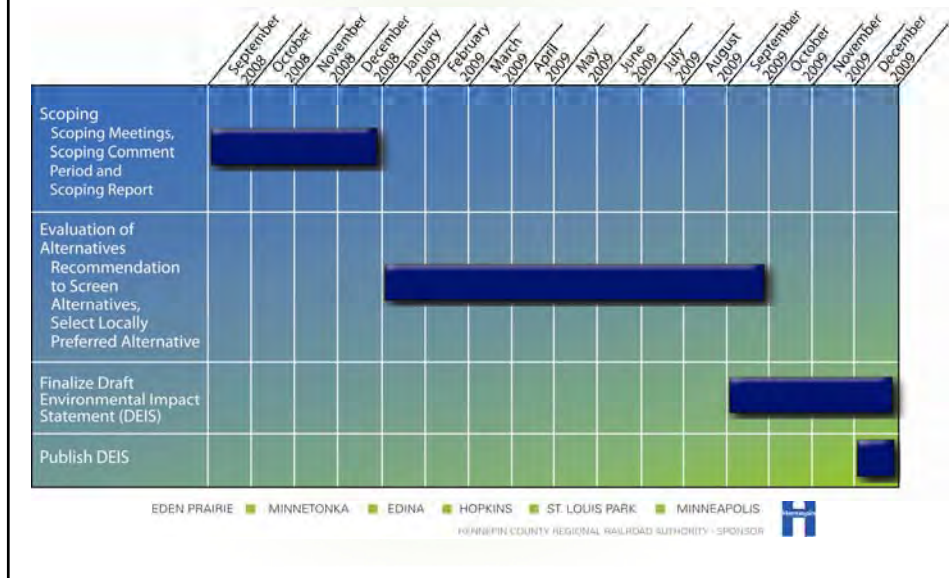

Appendix E- Presentation at Public Hearing

SOUTHWEST
transitway

green means go.

Southwest Transitway DEIS Scoping Meeting

October 7, 2008

EDEN PRAIRIE ■ MINNETONKA ■ EDINA ■ HOPKINS ■ ST. LOUIS PARK ■ MINNEAPOLIS

MINNEAPOLIS COUNTY REGIONAL RAILROAD AUTHORITY - SPONSOR

Environmental Impact Statement

The purpose of the **EIS** is to conduct a full and **open evaluation** of environmental issues and alternatives, and to **inform decision-makers and the public** of reasonable alternatives that could avoid or minimize adverse impacts and enhance the quality of environment.

EDEN PRAIRIE ■ MINNETONKA ■ EDINA ■ HOPKINS ■ ST. LOUIS PARK ■ MINNEAPOLIS

MINNEAPOLIS COUNTY REGIONAL RAILROAD AUTHORITY - SPONSOR

DEIS Process

What is the purpose of Scoping?

Scoping ensures that the agencies and the public: