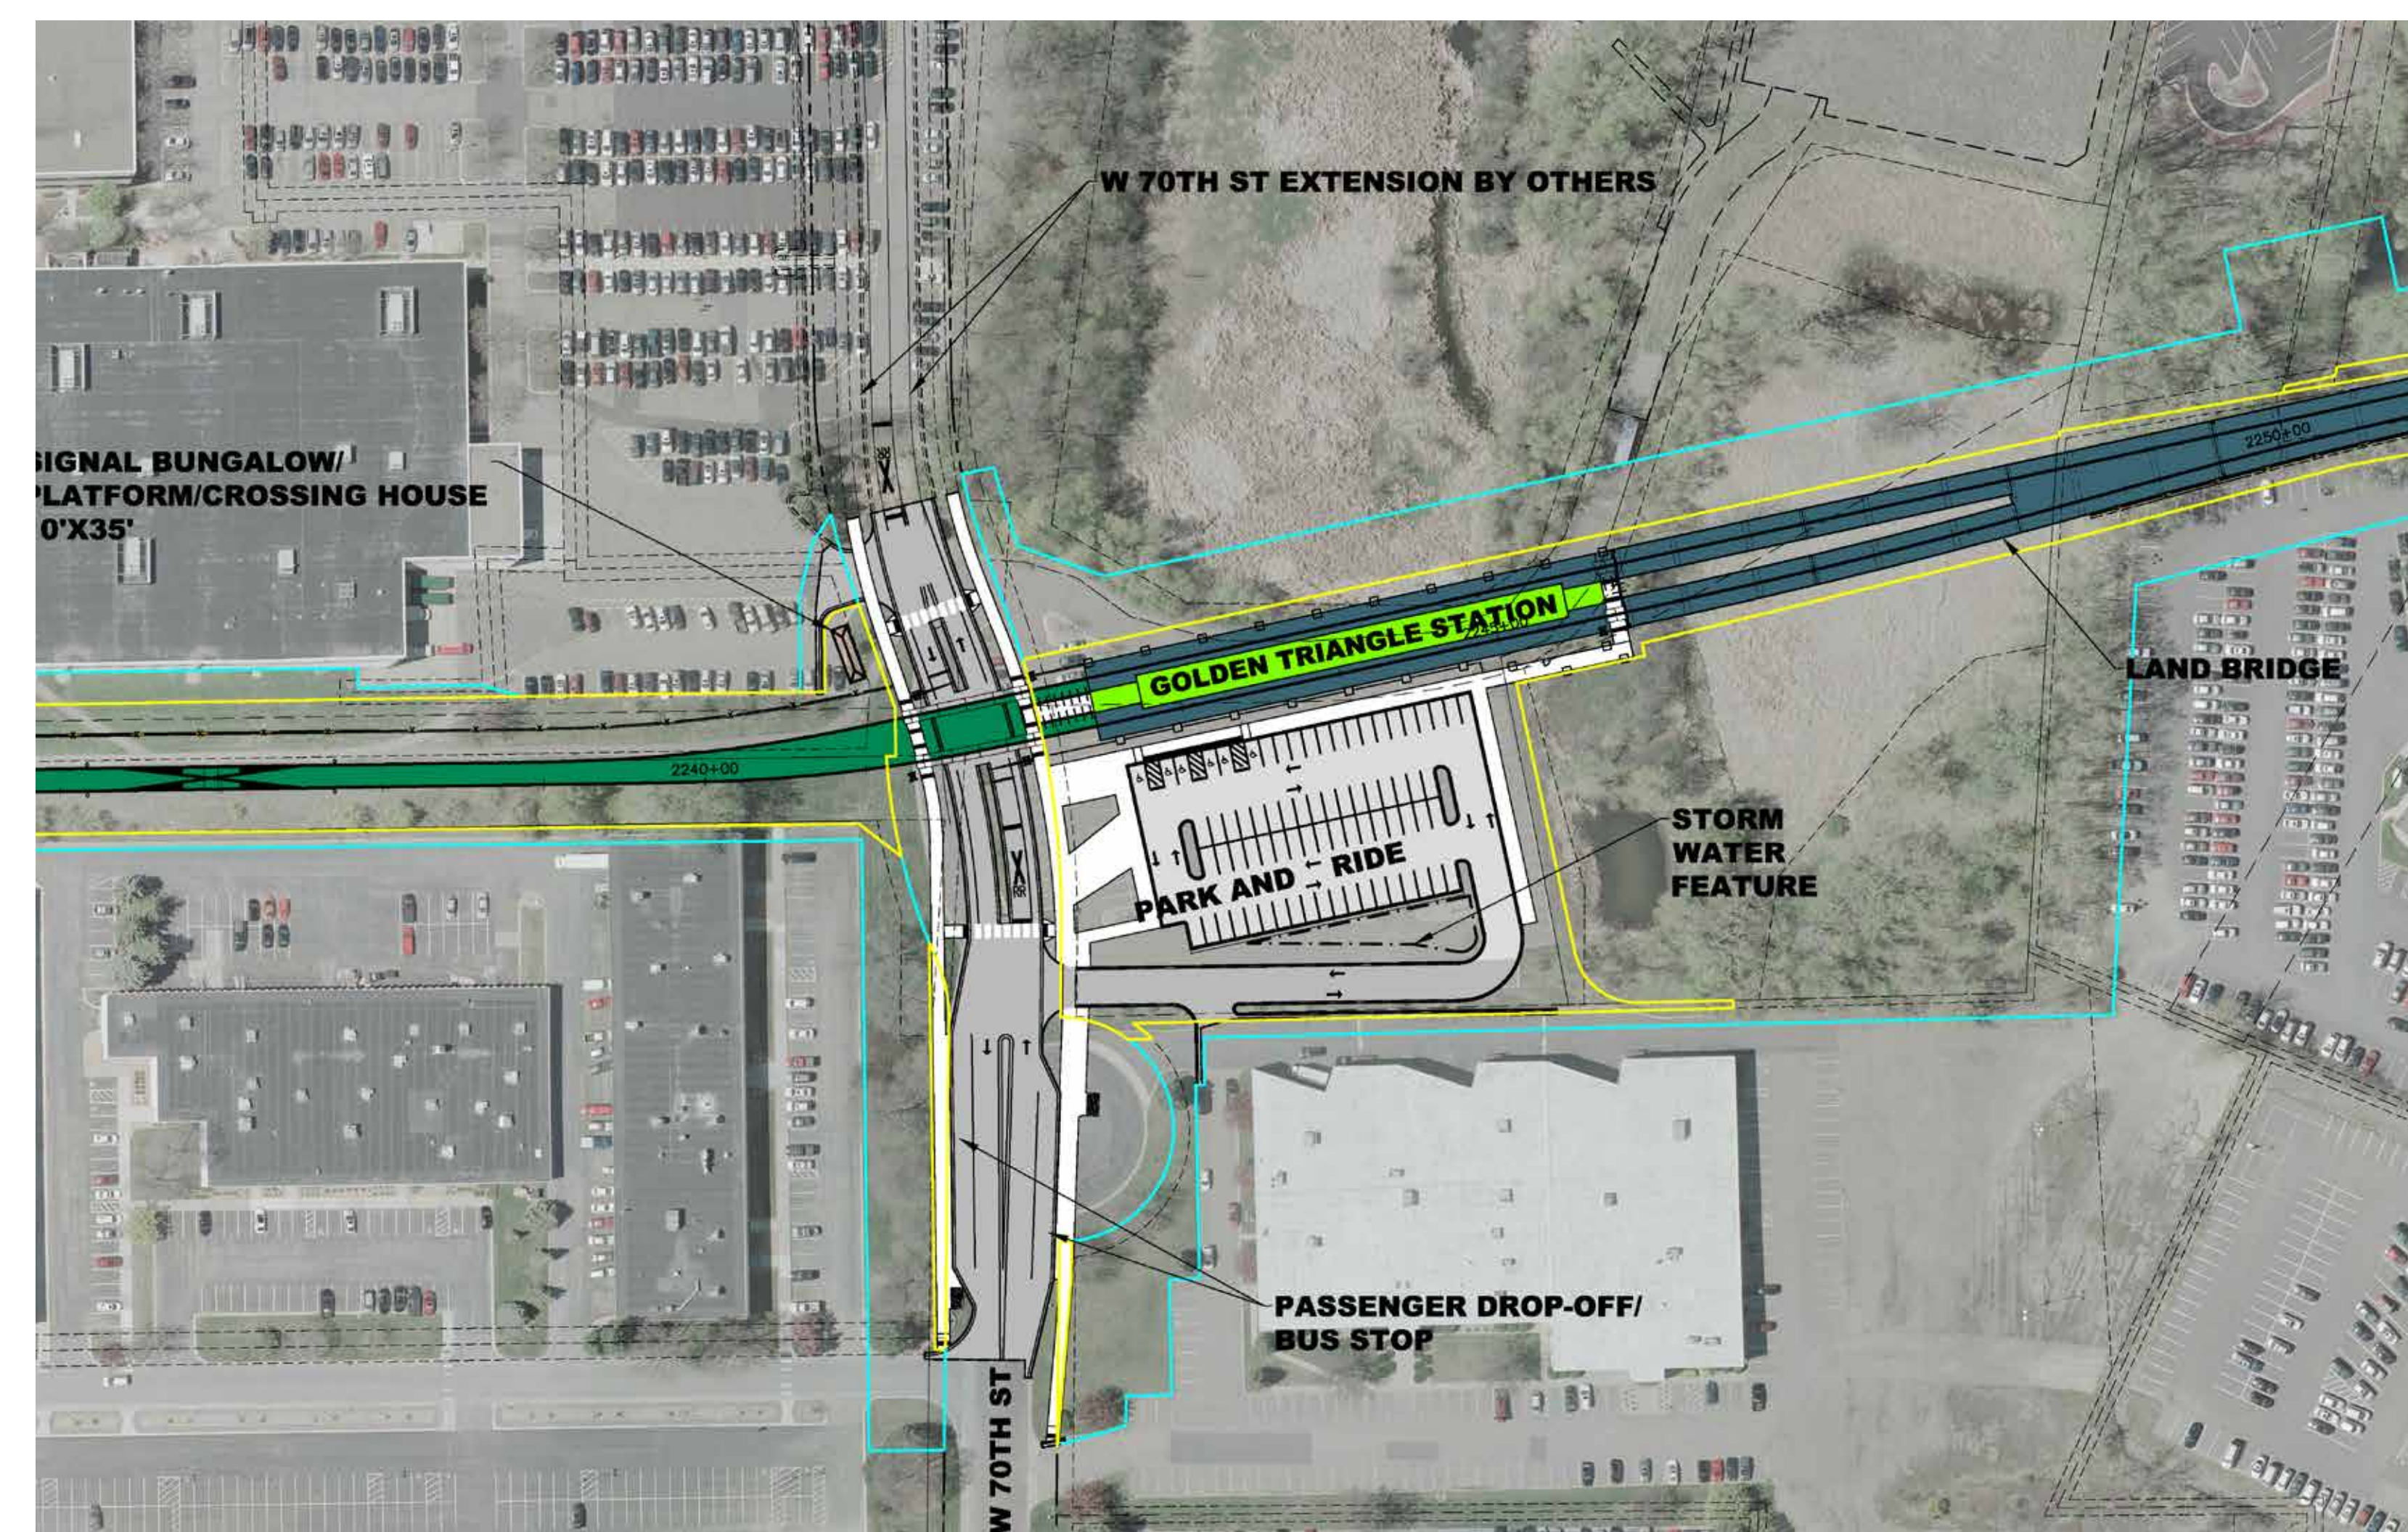

SouthWest Station

JULY 2019

Looking east from Technology Drive

View of the bus pick-up area, looking east

LRT and SouthWest Transit station platform

View of passenger drop-off area, looking north

View of LRT and SouthWest Transit station, looking south

Site plan

Eden Prairie Town Center Station

JULY 2019

View of station looking east

View of station looking west

View of station platform, with station wicket in the foreground

Graphic elements for the station wickets

Site plan

Golden Triangle Station

JULY 2019

View of station looking north

View of station platform

Graphic elements for the station wickets

Site plan

City West Station

JULY 2019

View looking southwest

View of station platform, with station wicket in the foreground

View from park and ride, looking northeast

Graphic elements for the station wickets

Site plan