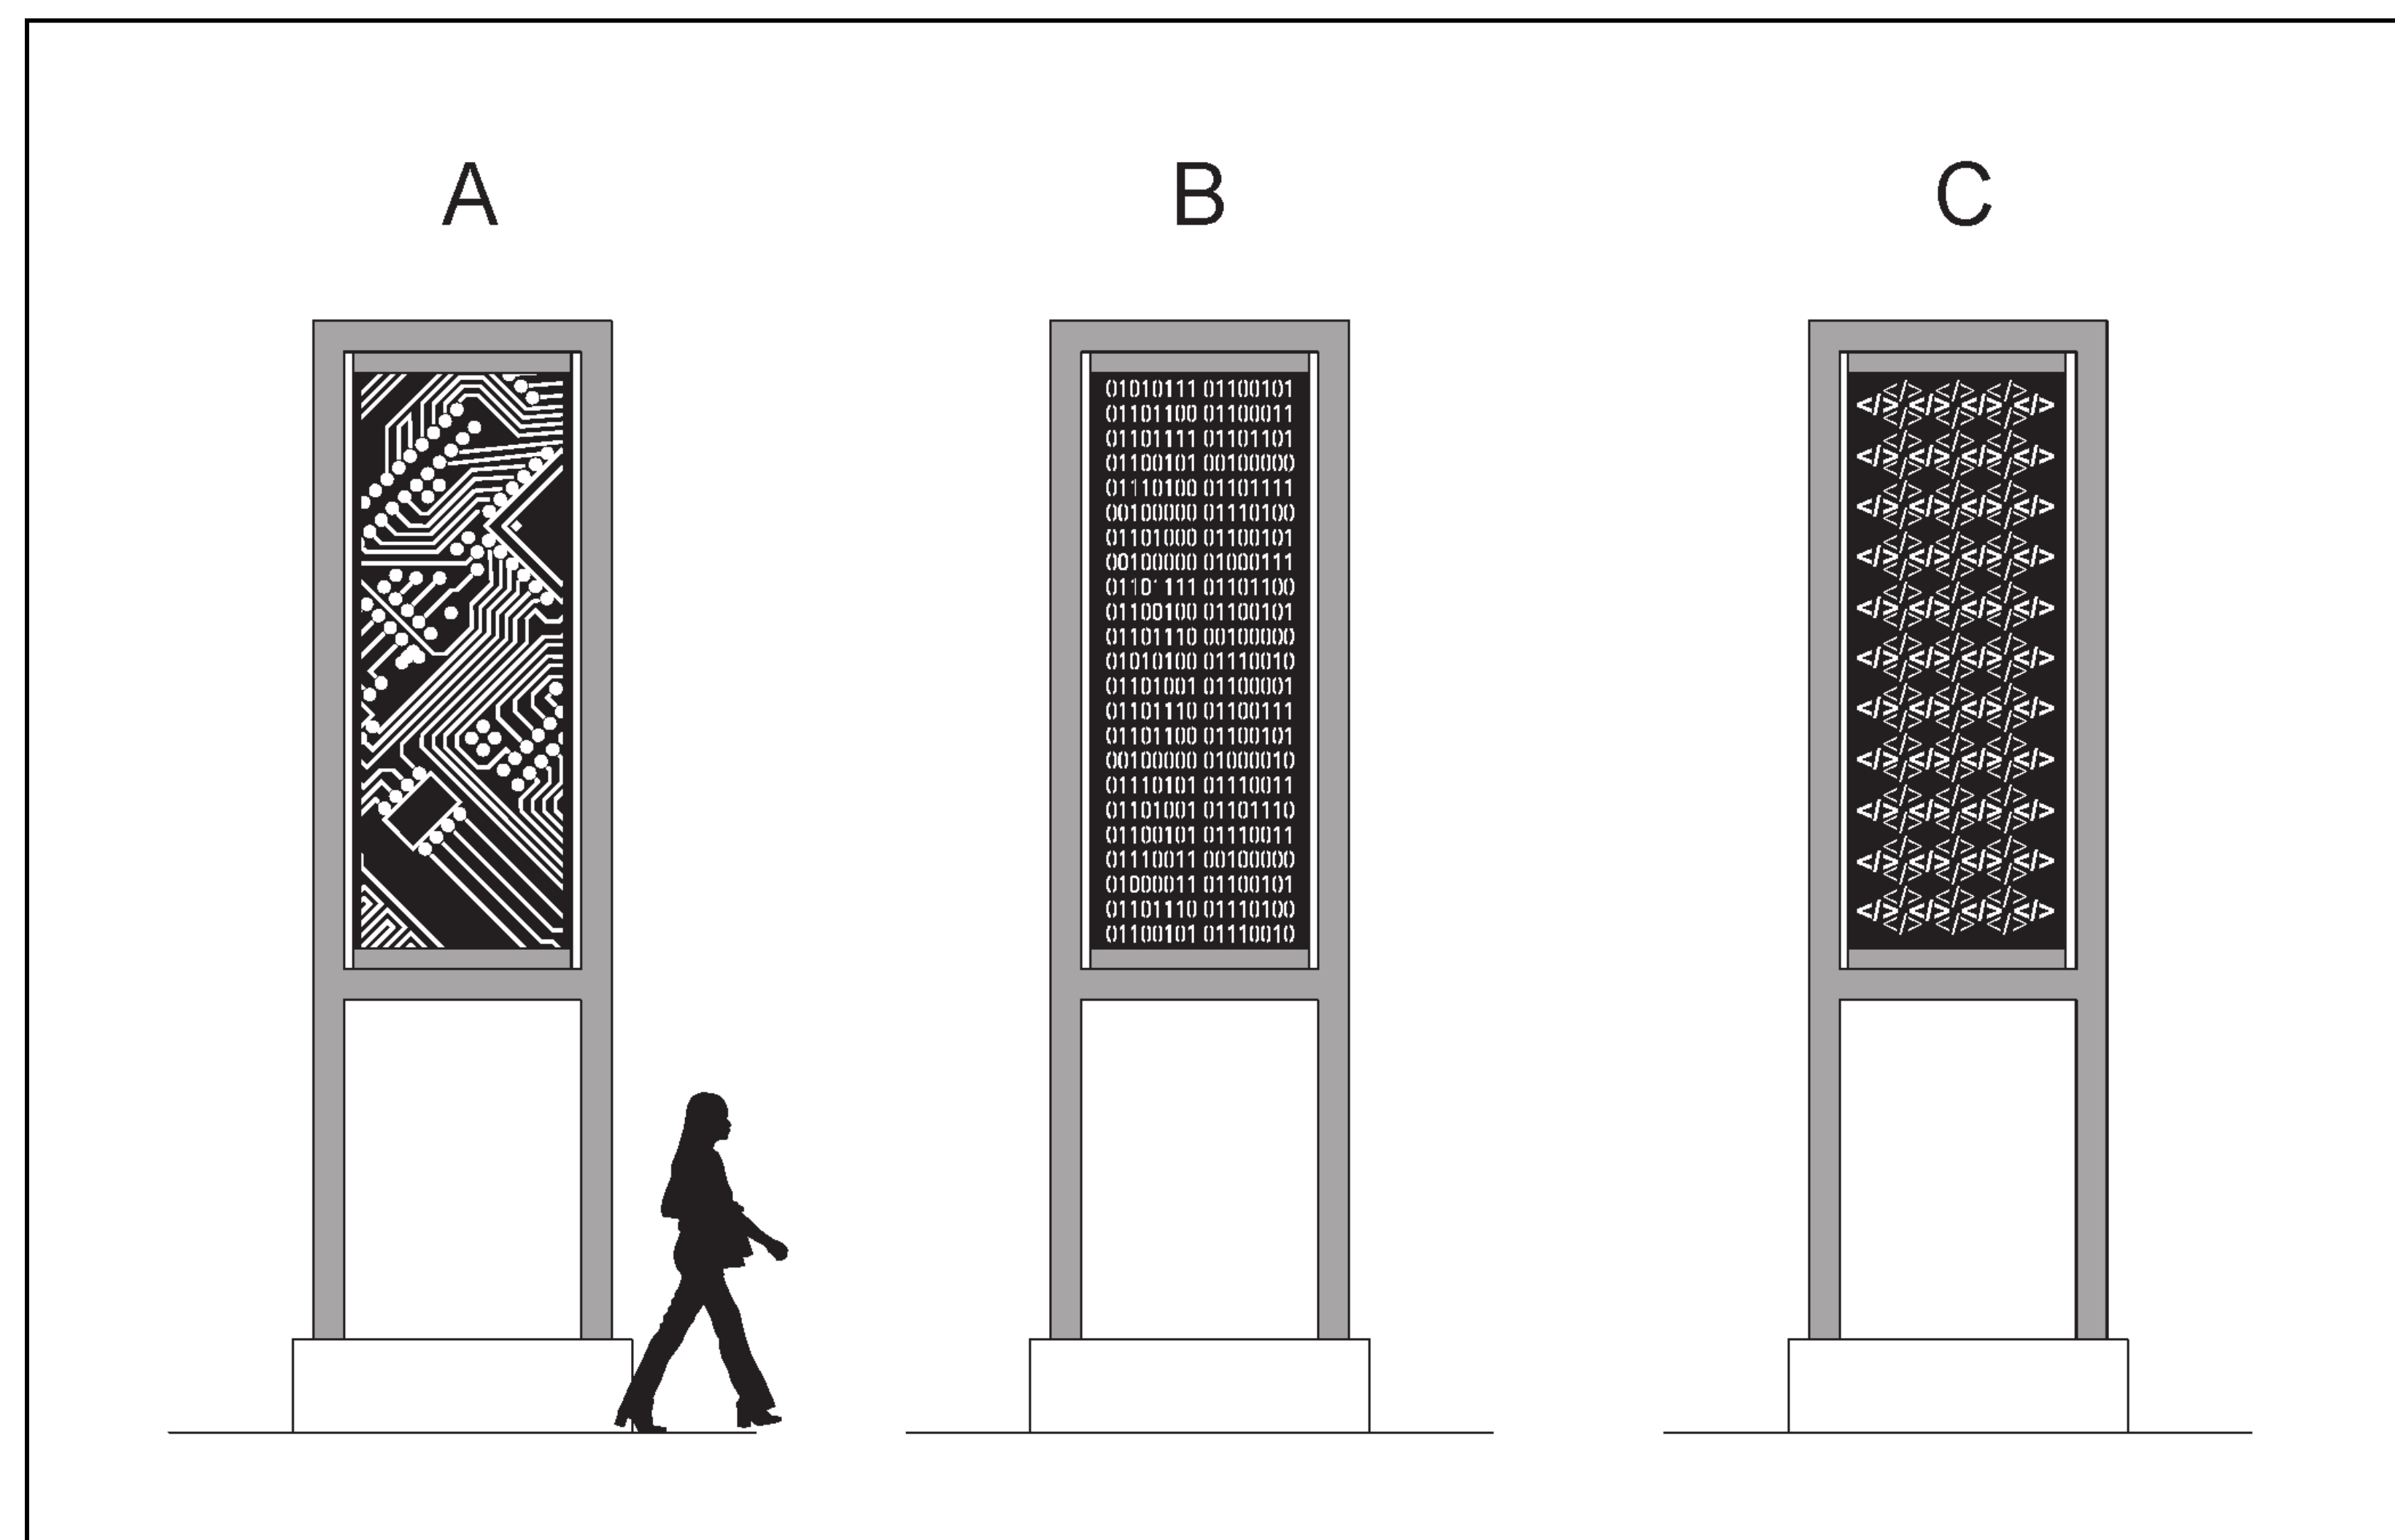

Site plan

Eden Prairie Town Center Station

JULY 2019

View of station looking east

View of station looking west

View of station platform, with station wicket in the foreground

Graphic elements for the station wickets

Site plan

Golden Triangle Station

JULY 2019

View of station looking north

View of station platform

Graphic elements for the station wickets

Site plan

City West Station

JULY 2019

View looking southwest

View of station platform, with station wicket in the foreground

View from park and ride, looking northeast

Graphic elements for the station wickets

Site plan