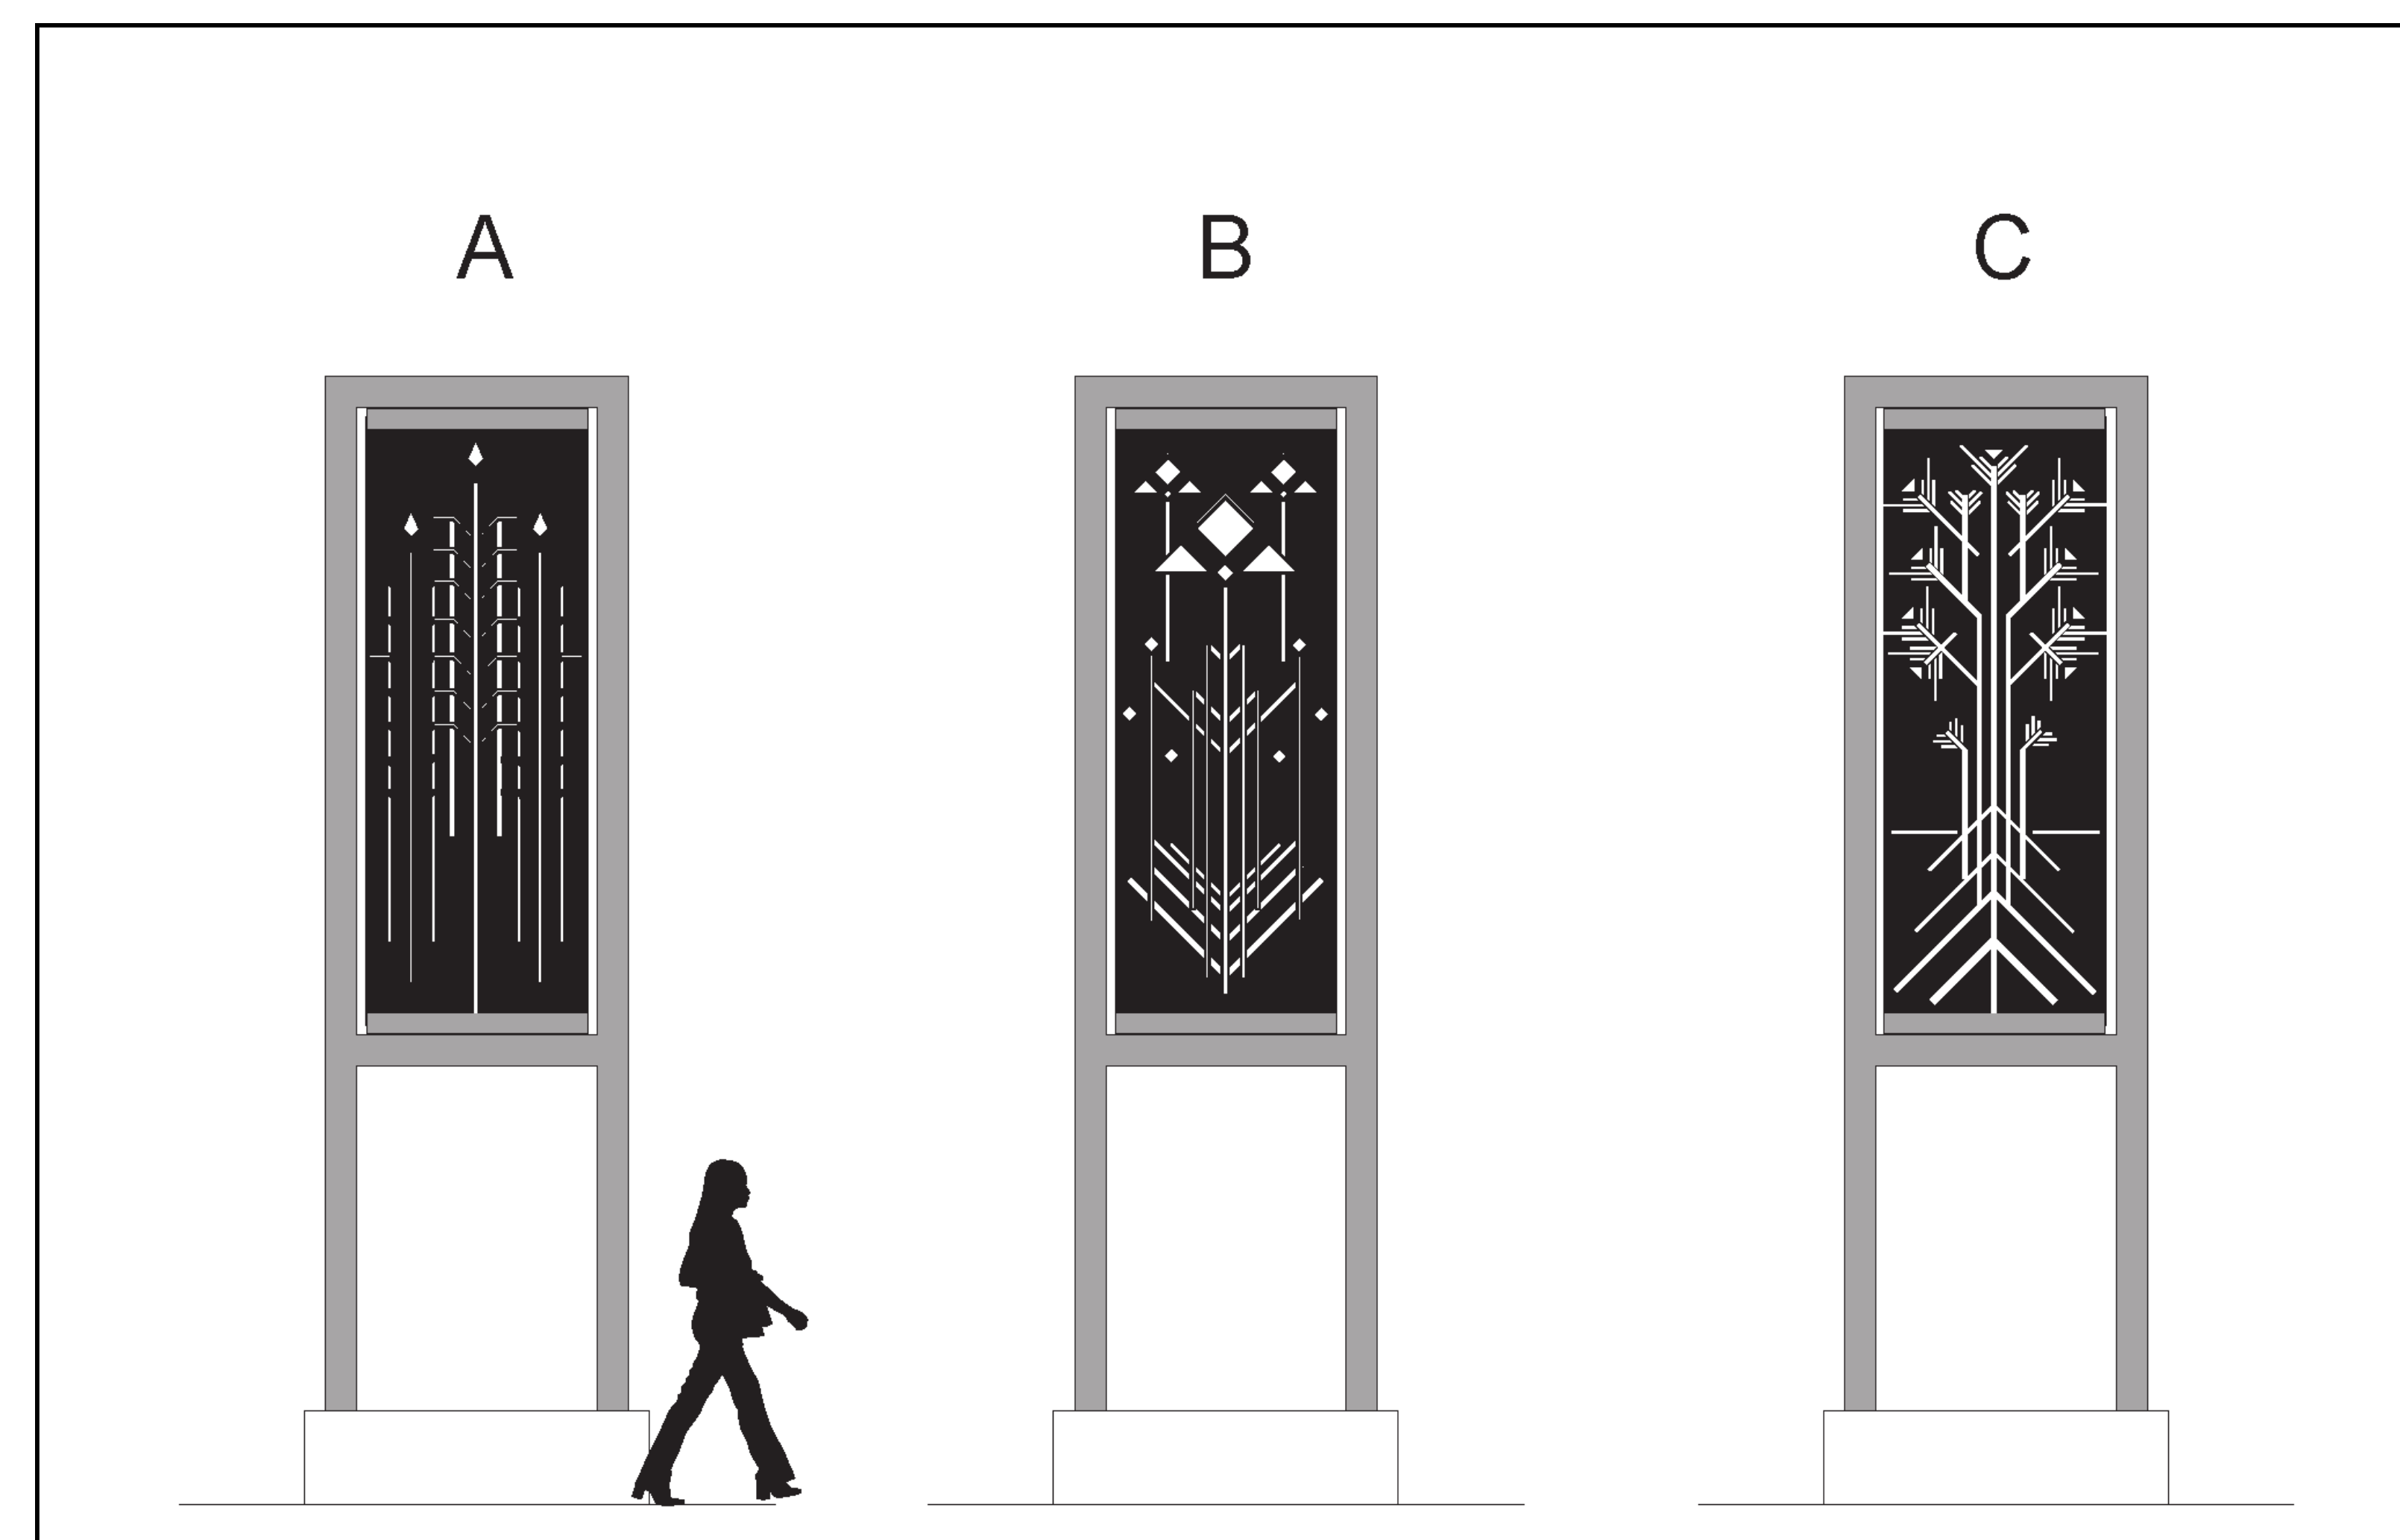

SouthWest Station

JULY 2019

Looking east from Technology Drive

View of the bus pick-up area, looking east

LRT and SouthWest Transit station platform

View of passenger drop-off area, looking north

View of LRT and SouthWest Transit station, looking south

Site plan

Eden Prairie Town Center Station

JULY 2019

View of station looking east

View of station looking west

View of station platform, with station wicket in the foreground

Graphic elements for the station wickets

JULY 2019

View looking southwest

View of station platform, with station wicket in the foreground

View from park and ride, looking northeast

Graphic elements for the station wickets

Site plan