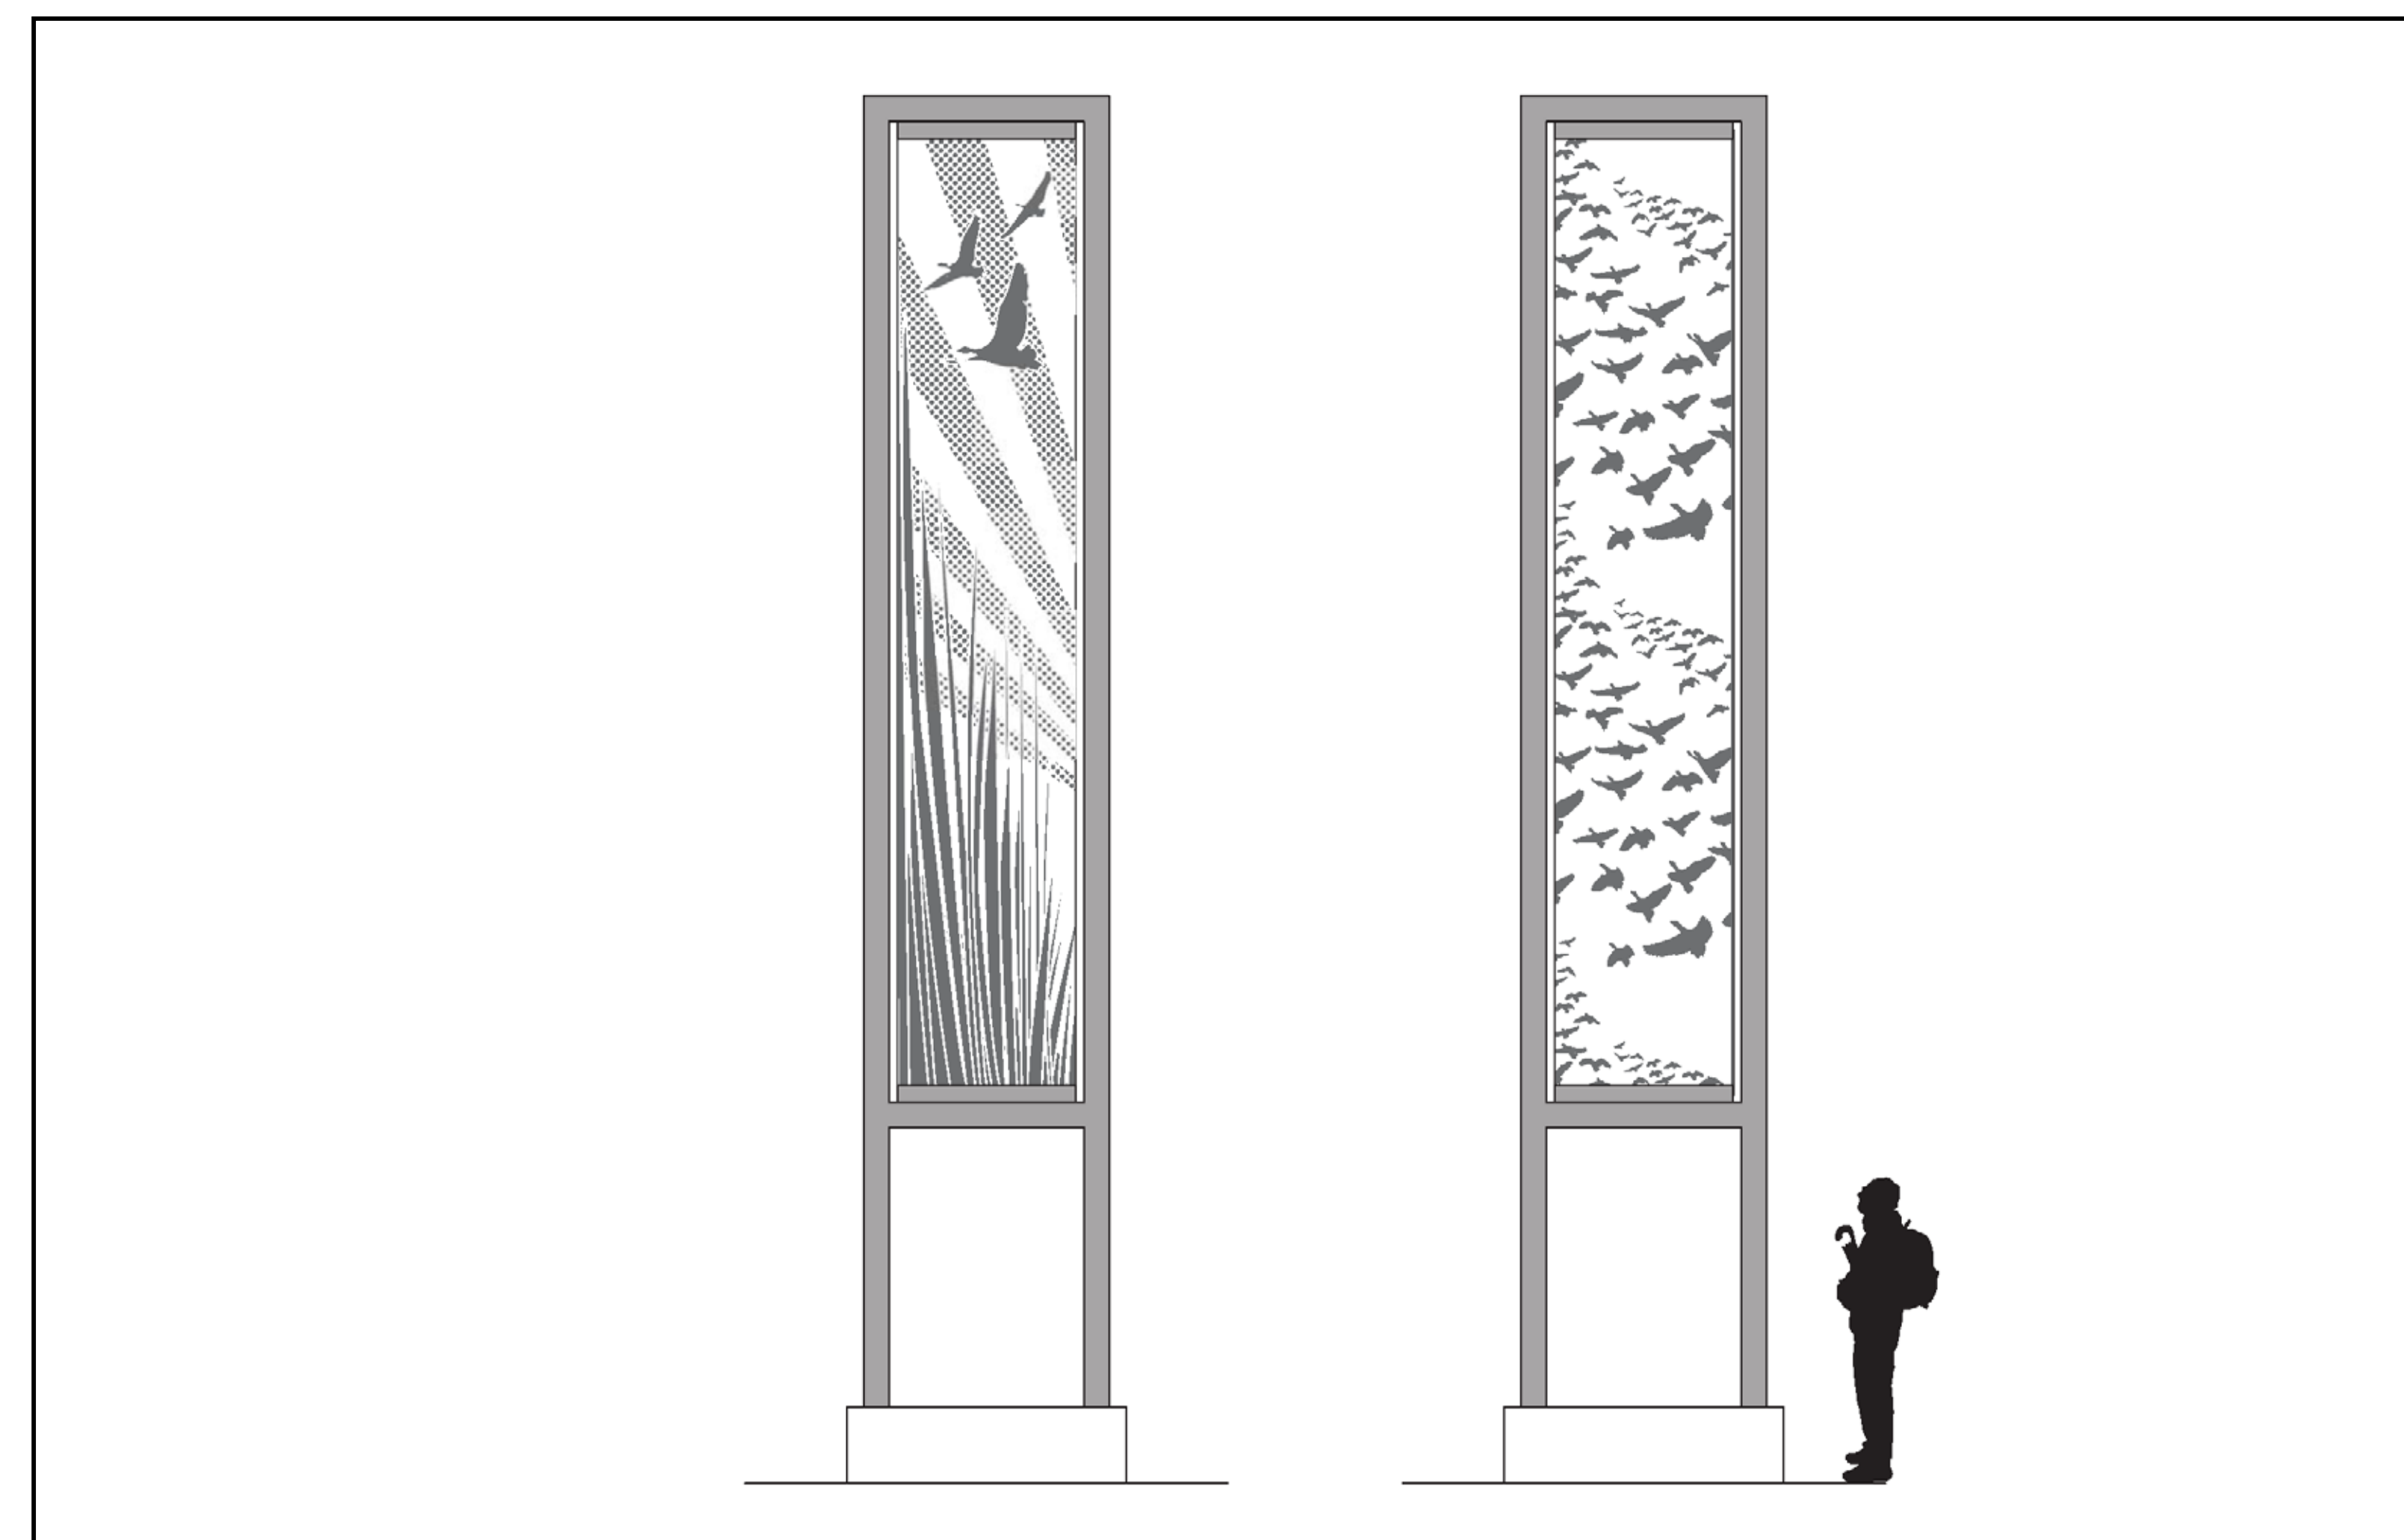

Site plan

Eden Prairie Town Center Station

JULY 2019

View of station looking east

View of station looking west

View of station platform, with station wicket in the foreground

Graphic elements for the station wickets

Site plan

Golden Triangle Station

JULY 2019

View of station looking north

View of station platform

Graphic elements for the station wickets

Site plan

City West Station

JULY 2019

View looking southwest

View of station platform, with station wicket in the foreground

View from park and ride, looking northeast

Graphic elements for the station wickets

Site plan