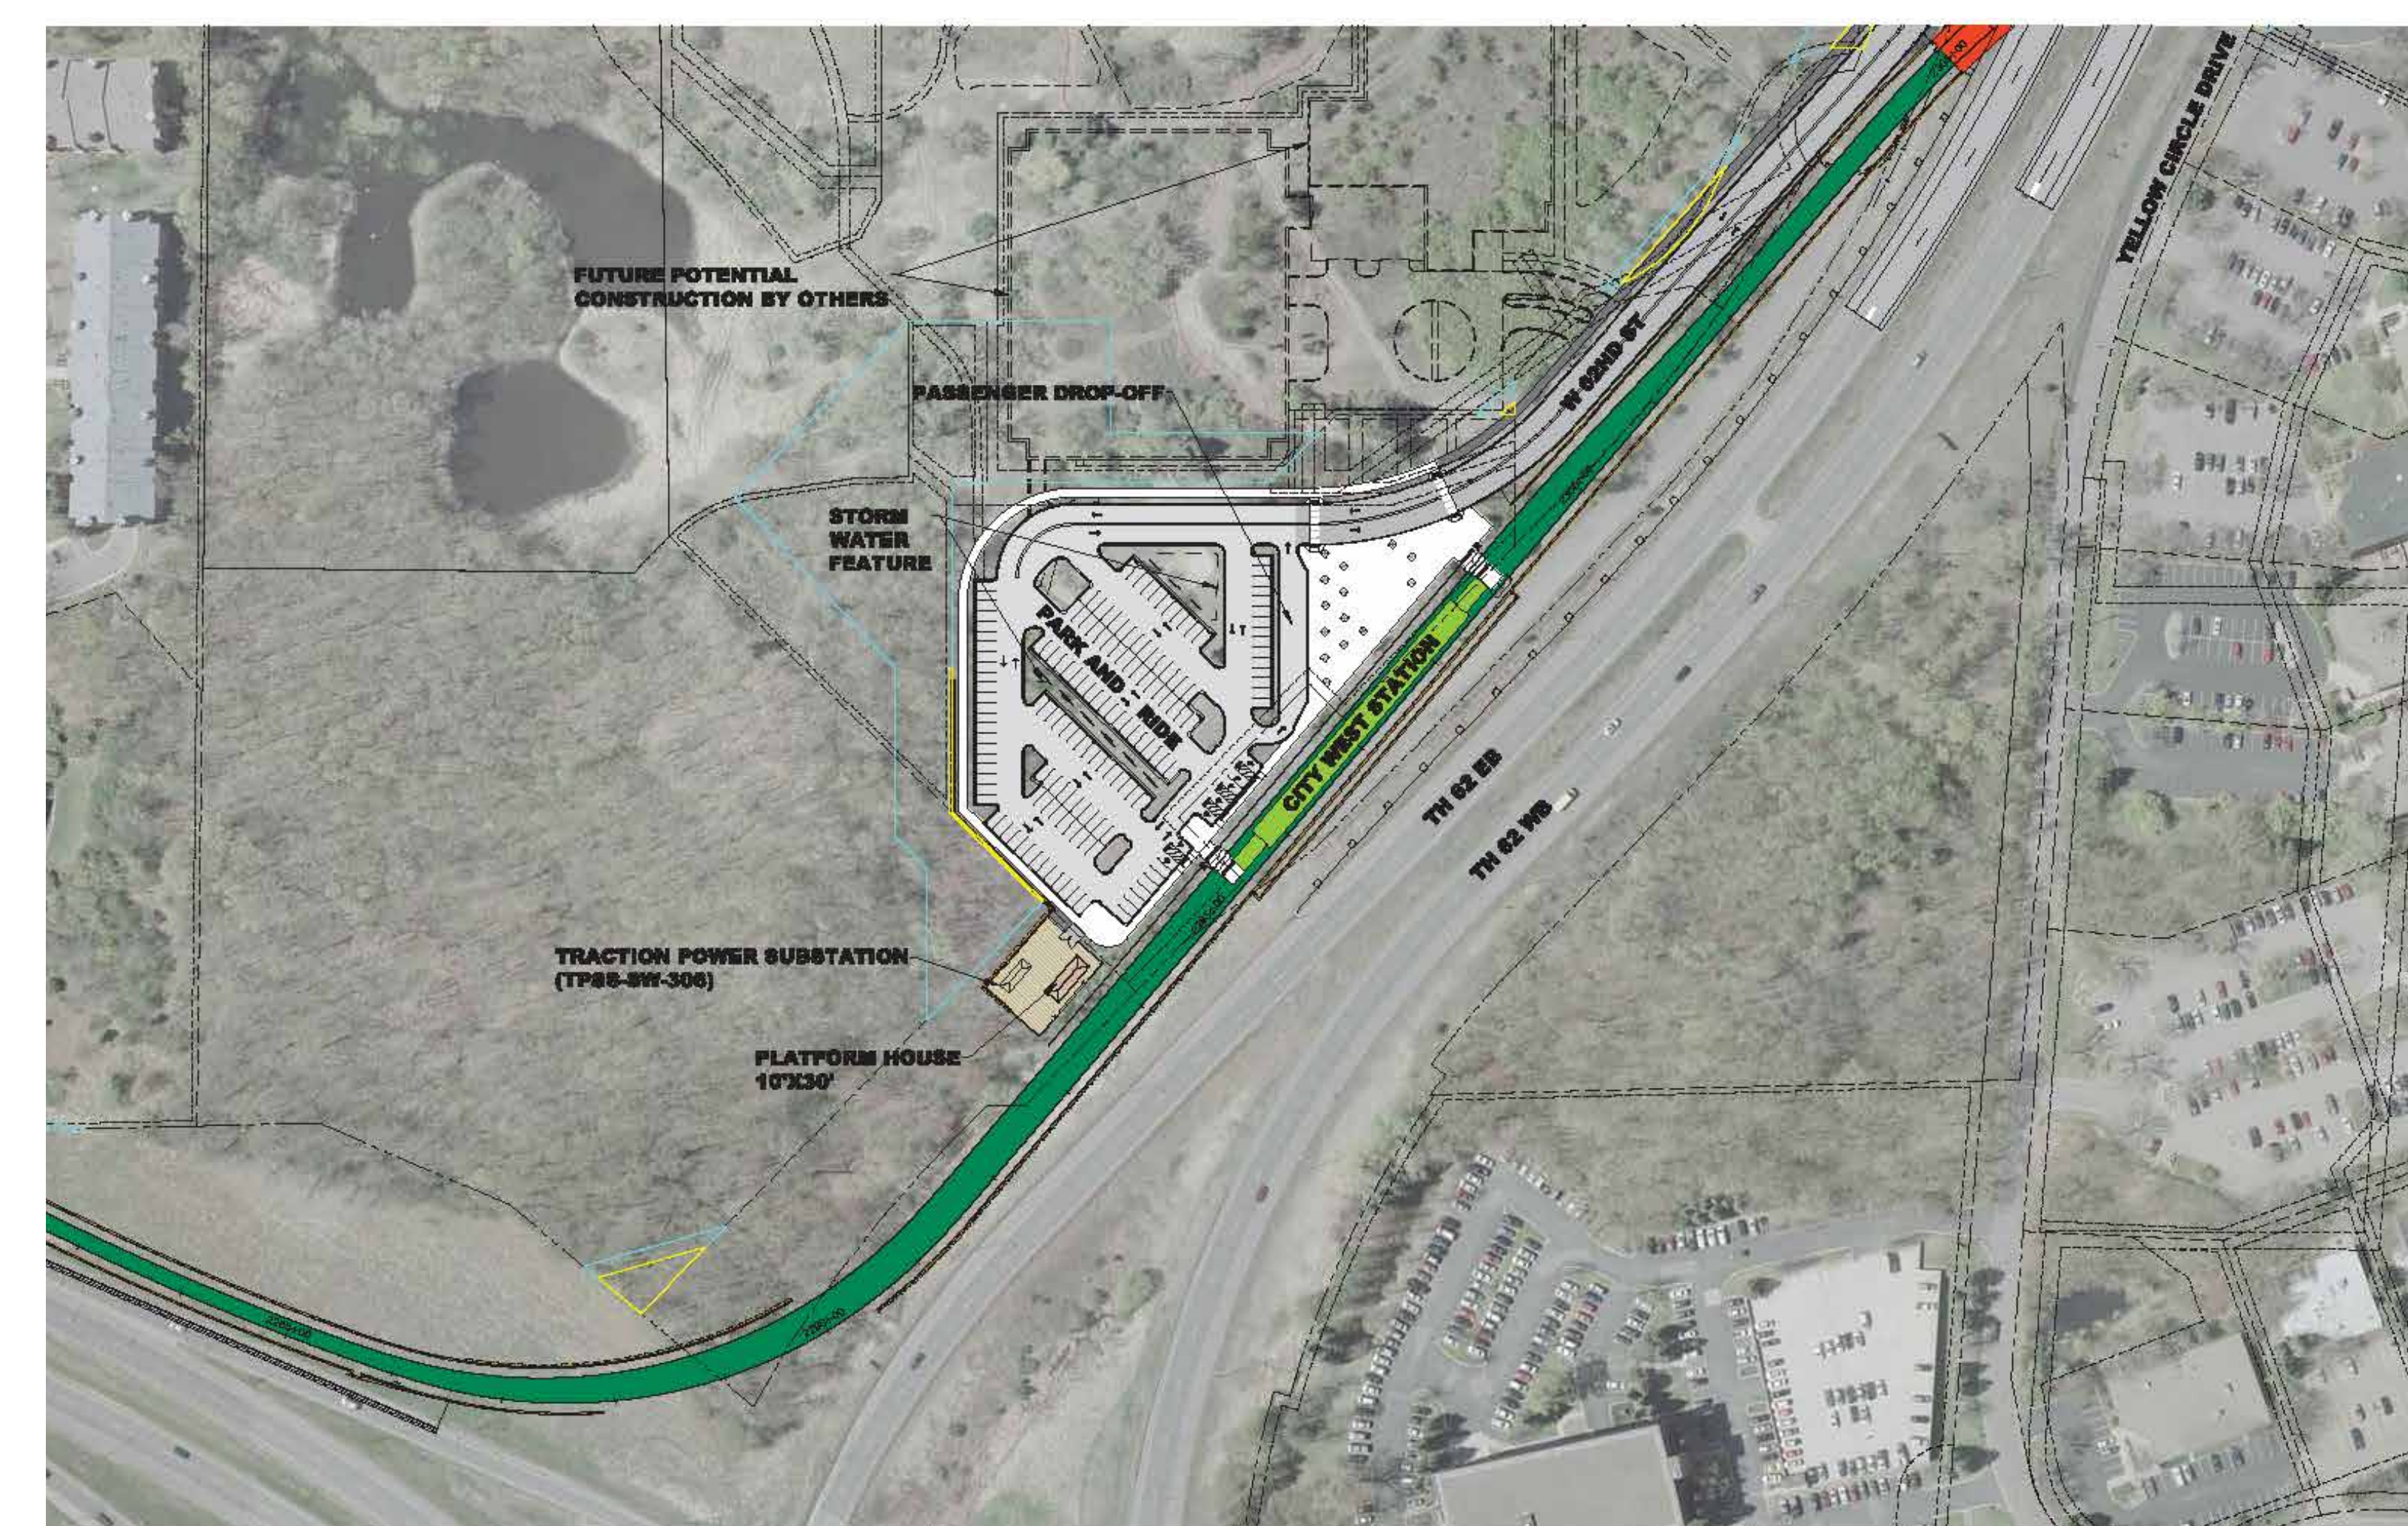

SouthWest Station

JULY 2019

Looking east from Technology Drive

View of the bus pick-up area, looking east

LRT and SouthWest Transit station platform

View of passenger drop-off area, looking north

View of LRT and SouthWest Transit station, looking south

Site plan

Eden Prairie Town Center Station

JULY 2019

View of station looking east

View of station looking west

View of station platform, with station wicket in the foreground

Graphic elements for the station wickets

Site plan

Golden Triangle Station

JULY 2019

View of station looking north

View of station platform

Graphic elements for the station wickets

Site plan

City West Station

JULY 2019

View looking southwest

View of station platform, with station wicket in the foreground

View from park and ride, looking northeast

Graphic elements for the station wickets

Site plan