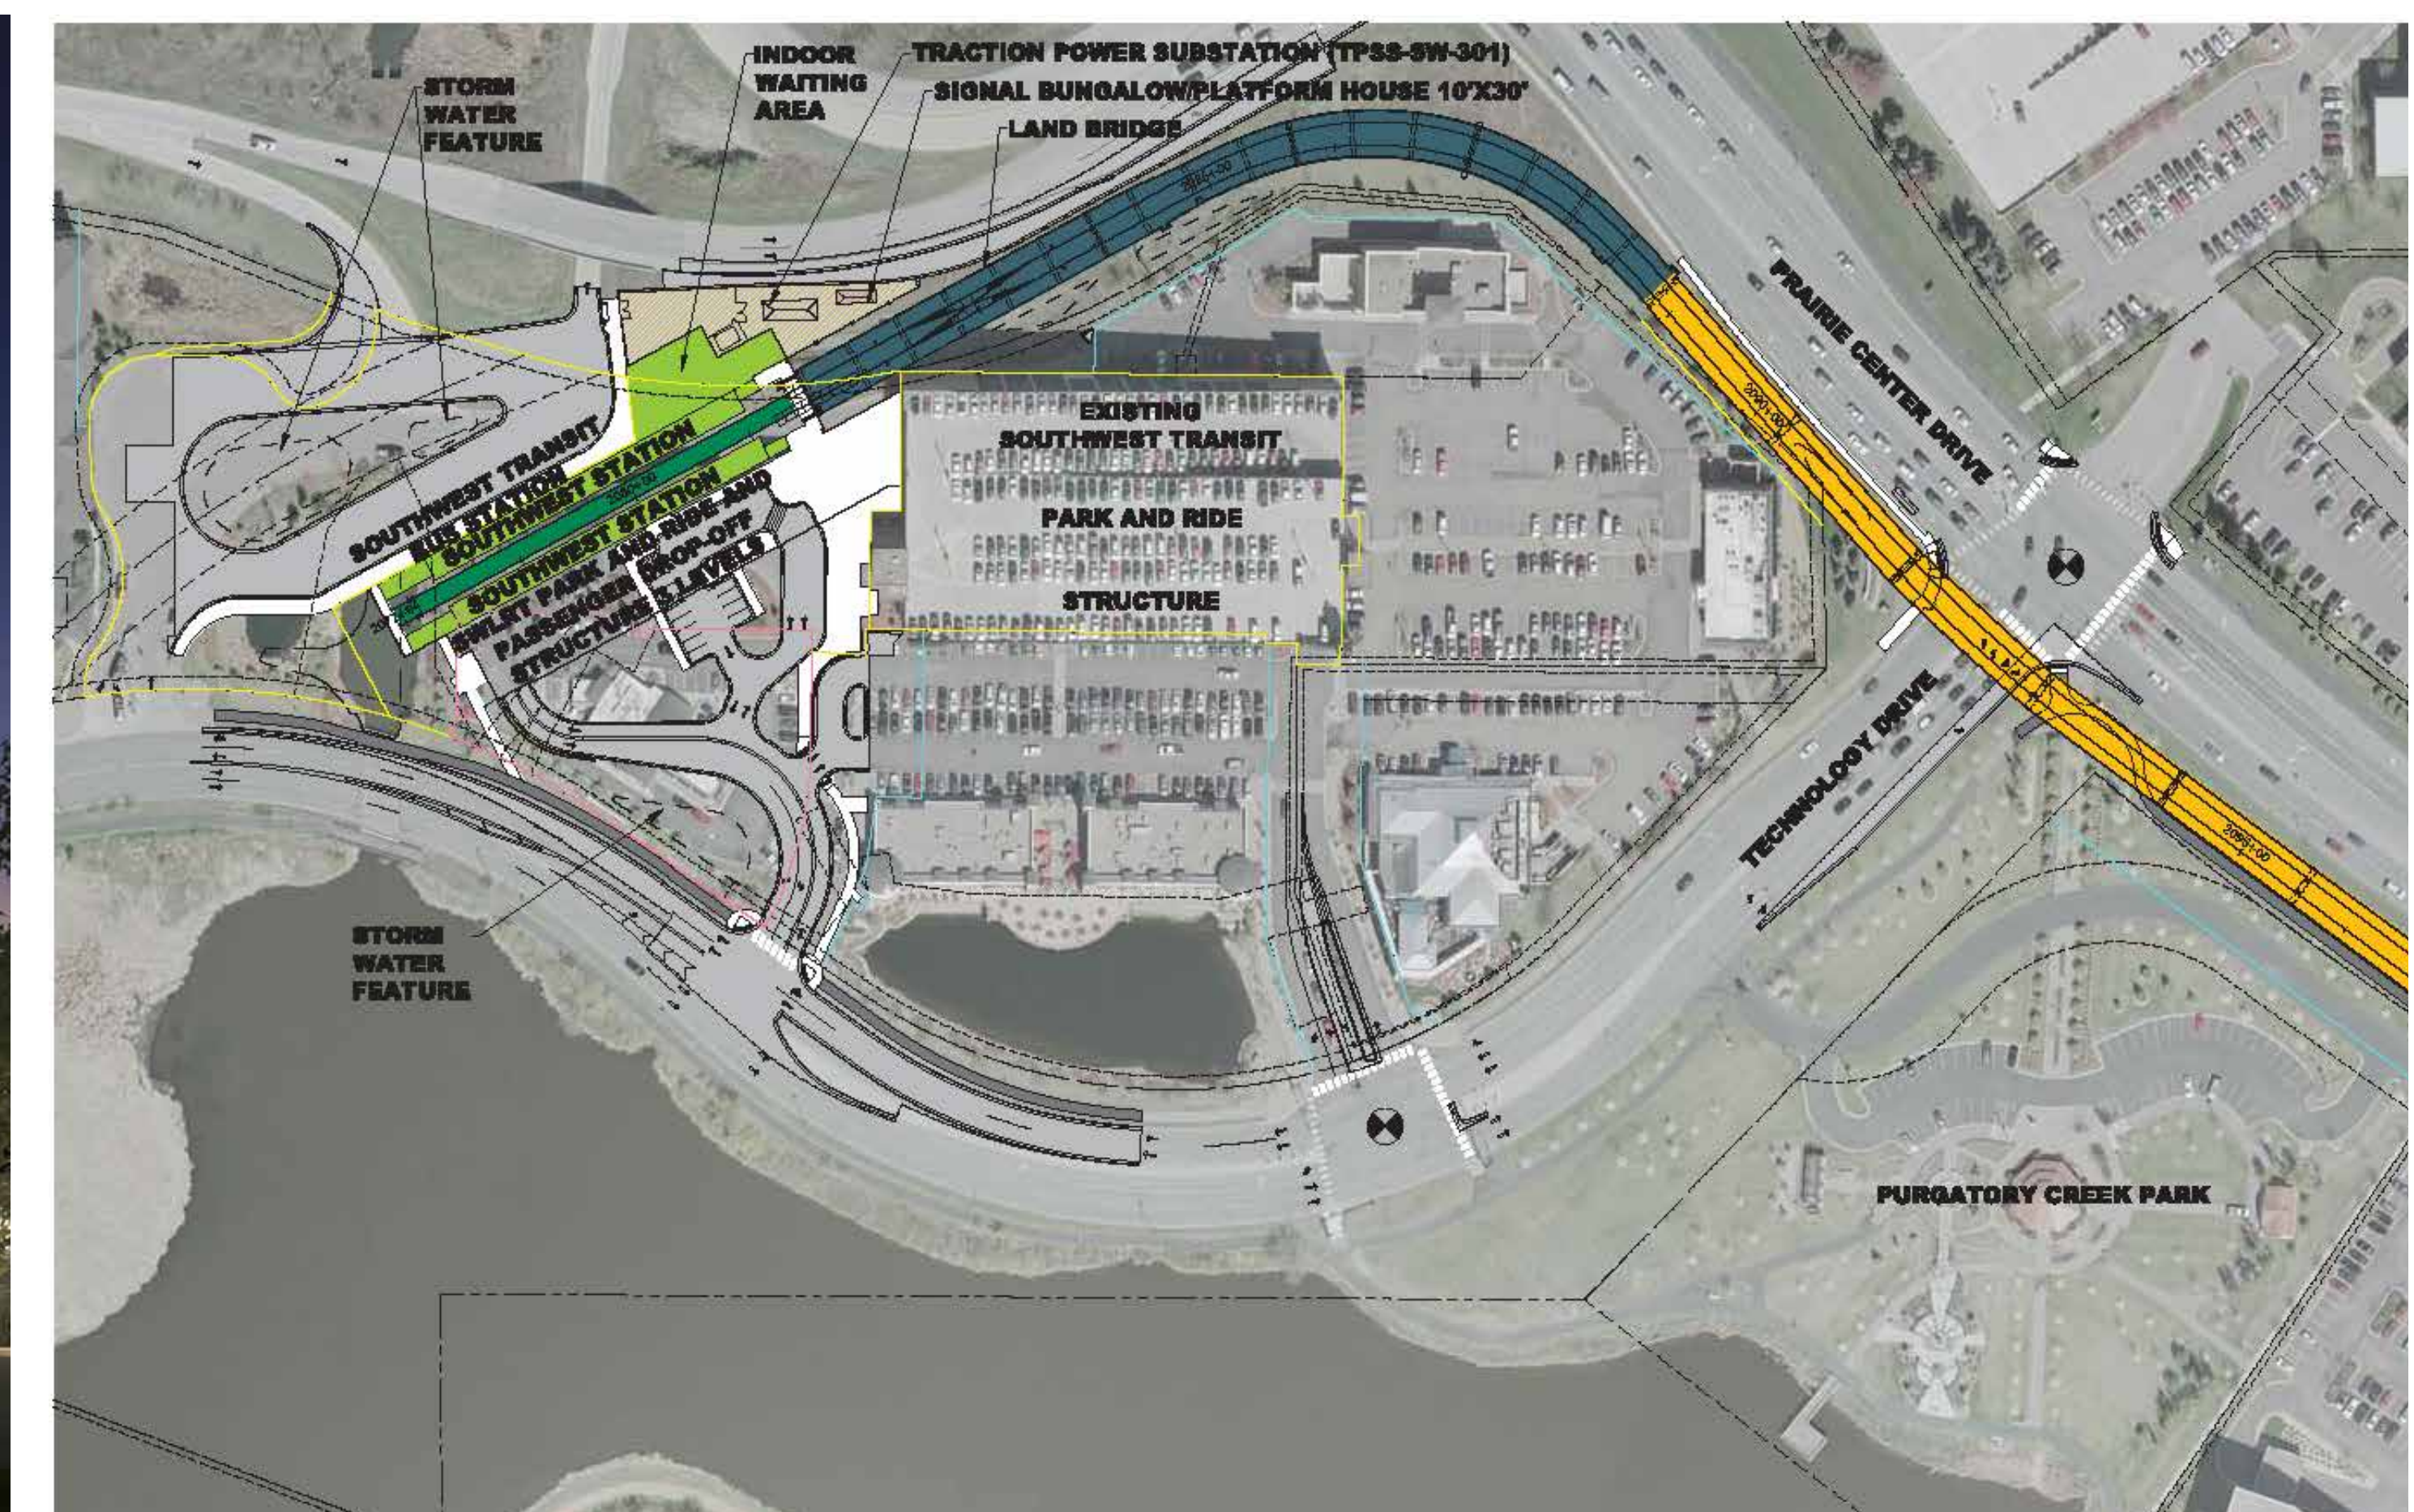

SouthWest Station

JULY 2019

Looking east from Technology Drive

View of the bus pick-up area, looking east

LRT and SouthWest Transit station platform

View of passenger drop-off area, looking north

View of LRT and SouthWest Transit station, looking south

Site plan

Eden Prairie Town Center Station

JULY 2019

View of station looking east

View of station looking west

View of station platform, with station wicket in the foreground

Graphic elements for the station wickets

Site plan

Golden Triangle Station

JULY 2019

View of station looking north

View of station platform

Graphic elements for the station wickets

Site plan

City West Station

JULY 2019

View looking southwest

View of station platform, with station wicket in the foreground

View from park and ride, looking northeast

Graphic elements for the station wickets

Site plan