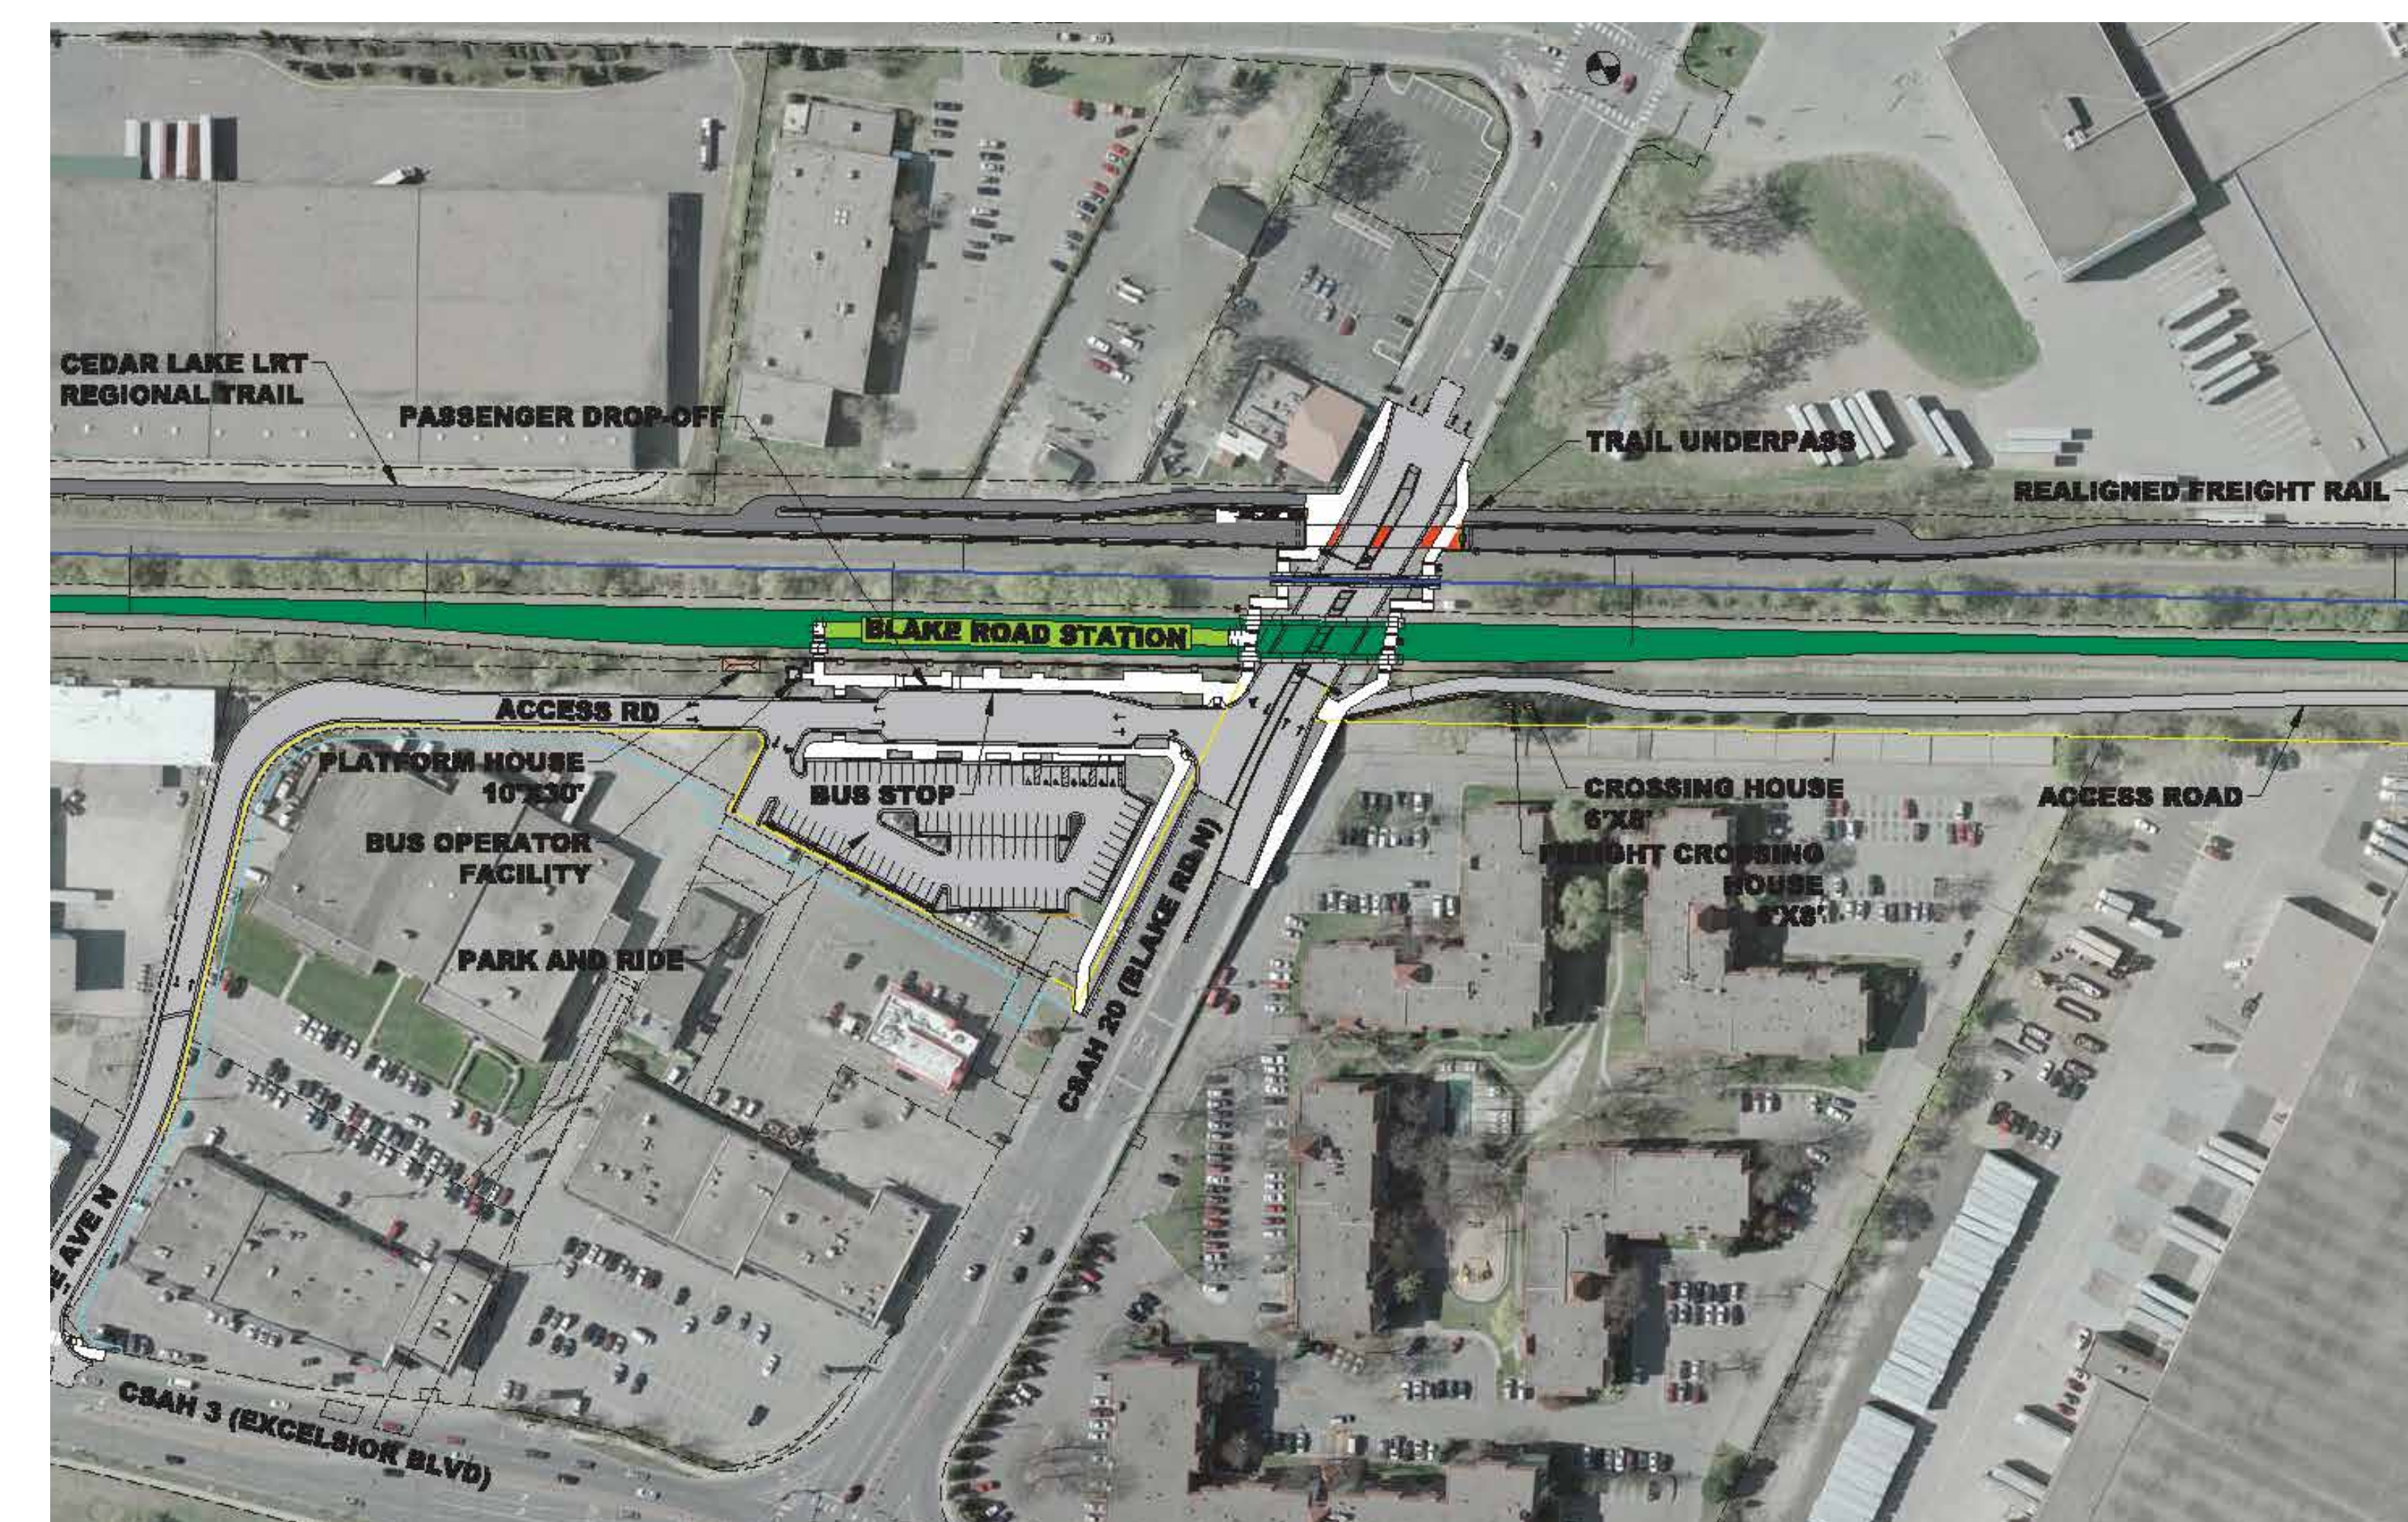

Shady Oak Station

JULY 2019

View of station from trail, looking southwest

View from south park and ride lot, looking northeast

View of station platform, with station wicket in the foreground

Graphic elements for the station wickets

Site plan

Downtown Hopkins Station

JULY 2019

View of station, from plaza

View of station, looking south

View of station platform, with station wicket in the foreground

Graphic elements for the station wickets

Site plan

Blake Road Station

JULY 2019

View of station and bus stop, looking west

View of station looking east

View of station platform, with station wicket in the foreground

Graphic elements for the station wickets