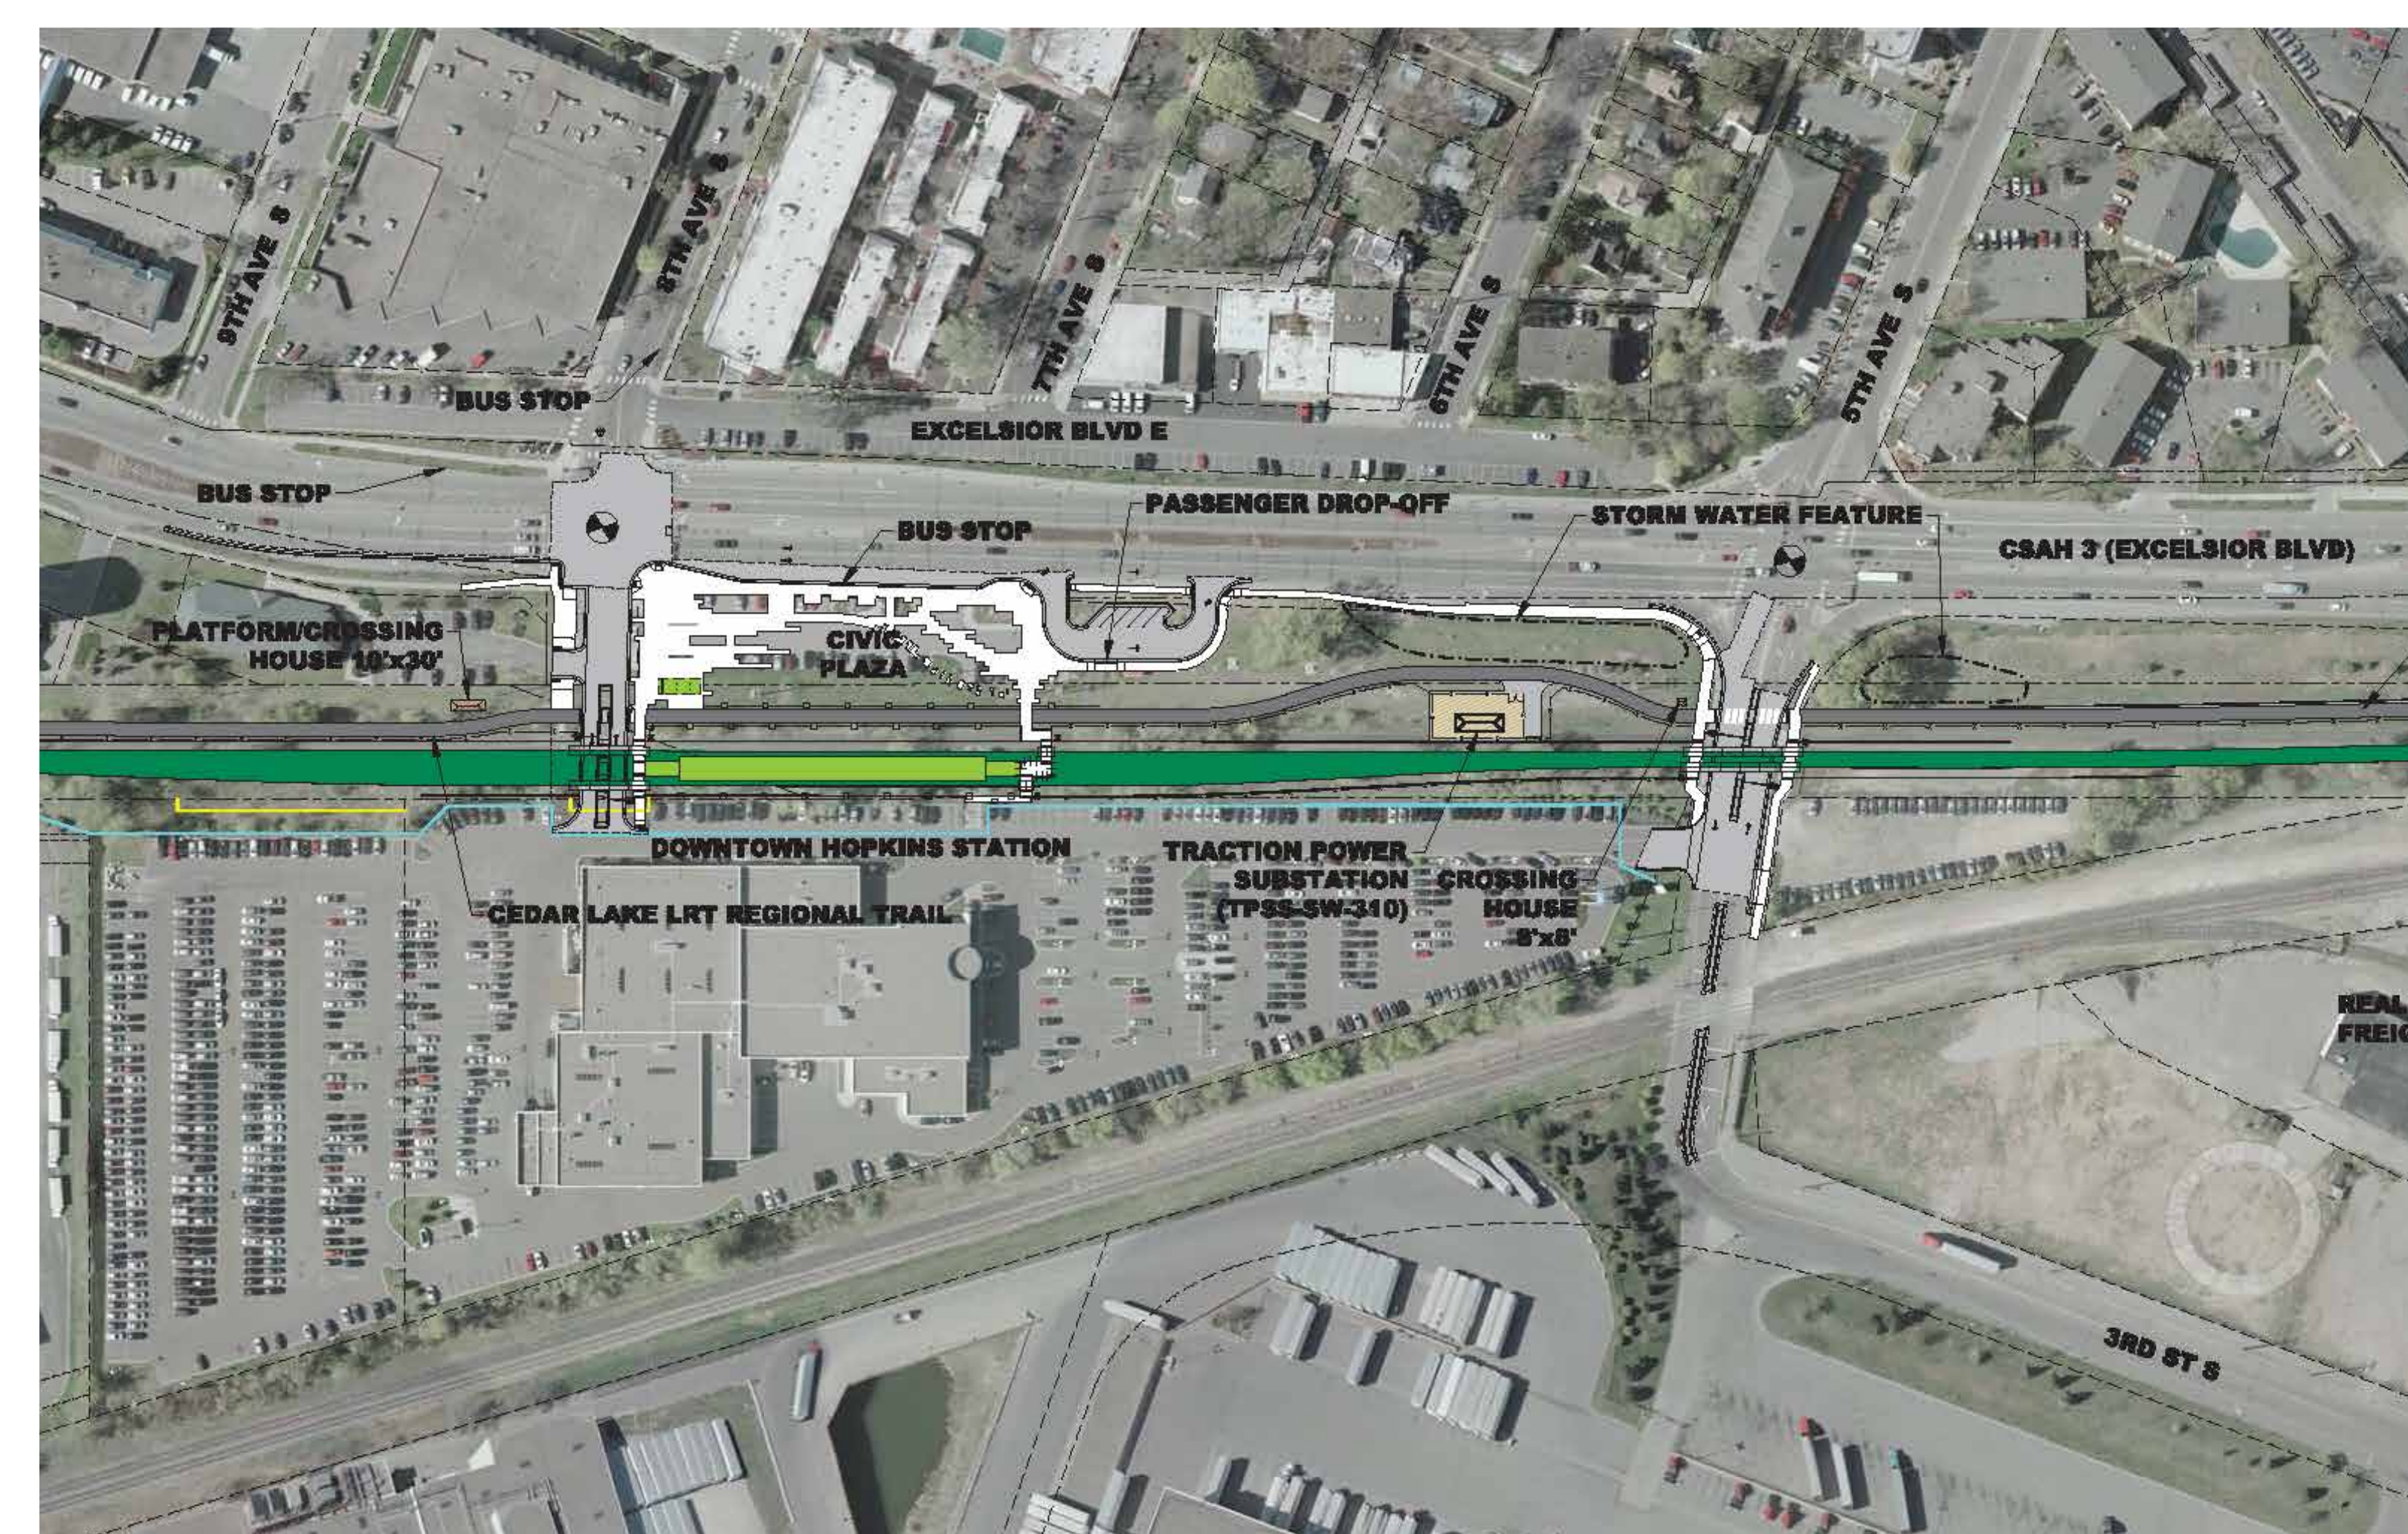

Shady Oak Station

JULY 2019

View of station from trail, looking southwest

View from south park and ride lot, looking northeast

View of station platform, with station wicket in the foreground

Graphic elements for the station wickets

Site plan

Downtown Hopkins Station

JULY 2019

View of station, from plaza

View of station, looking south

View of station platform, with station wicket in the foreground

Graphic elements for the station wickets

Site plan

Blake Road Station

JULY 2019

View of station and bus stop, looking west

View of station looking east

View of station platform, with station wicket in the foreground

Graphic elements for the station wickets