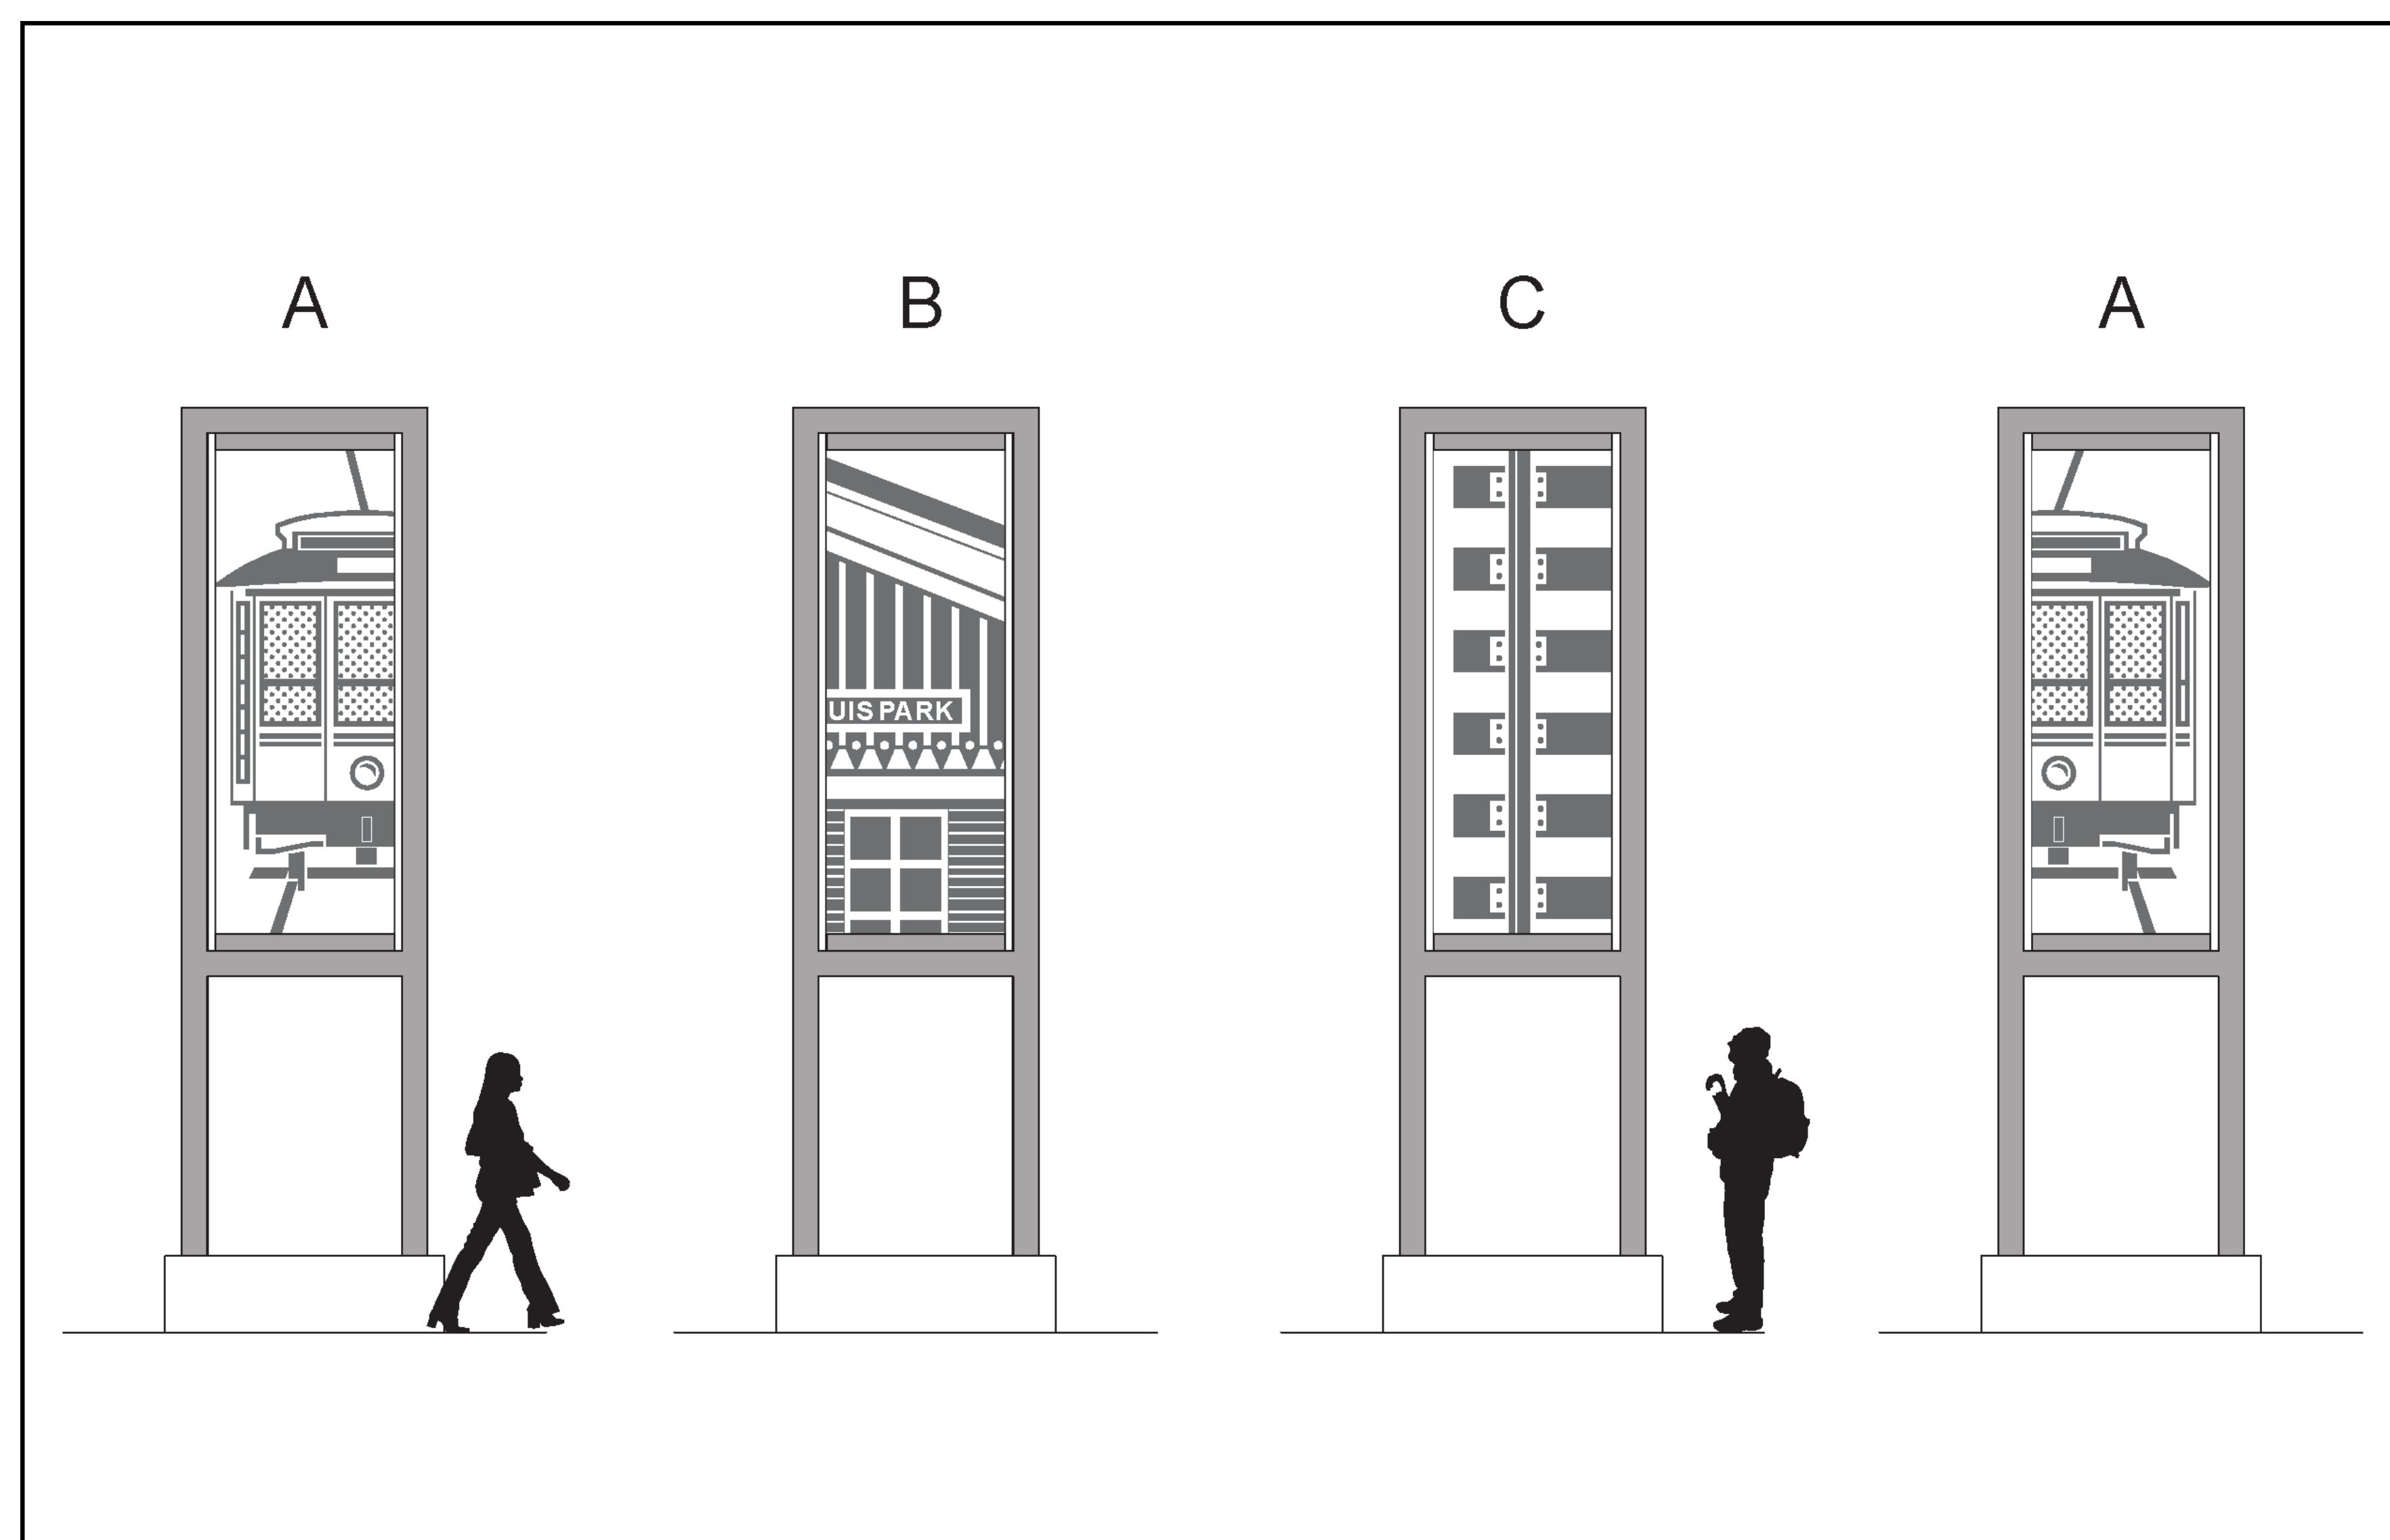

Site plan

Wooddale Avenue Station

JULY 2019

View looking southeast from trail underpass, as pictured left in foreground

Closer view looking south

View of station platform, with station wicket in the foreground

Graphic elements for the station wickets

Site plan

Beltline Boulevard Station

JULY 2019

View looking southeast from trail connection

View looking northwest, trail bridge in background, behind the station

View of station platform, with station wicket in the foreground

Graphic elements for the station wickets

Site plan