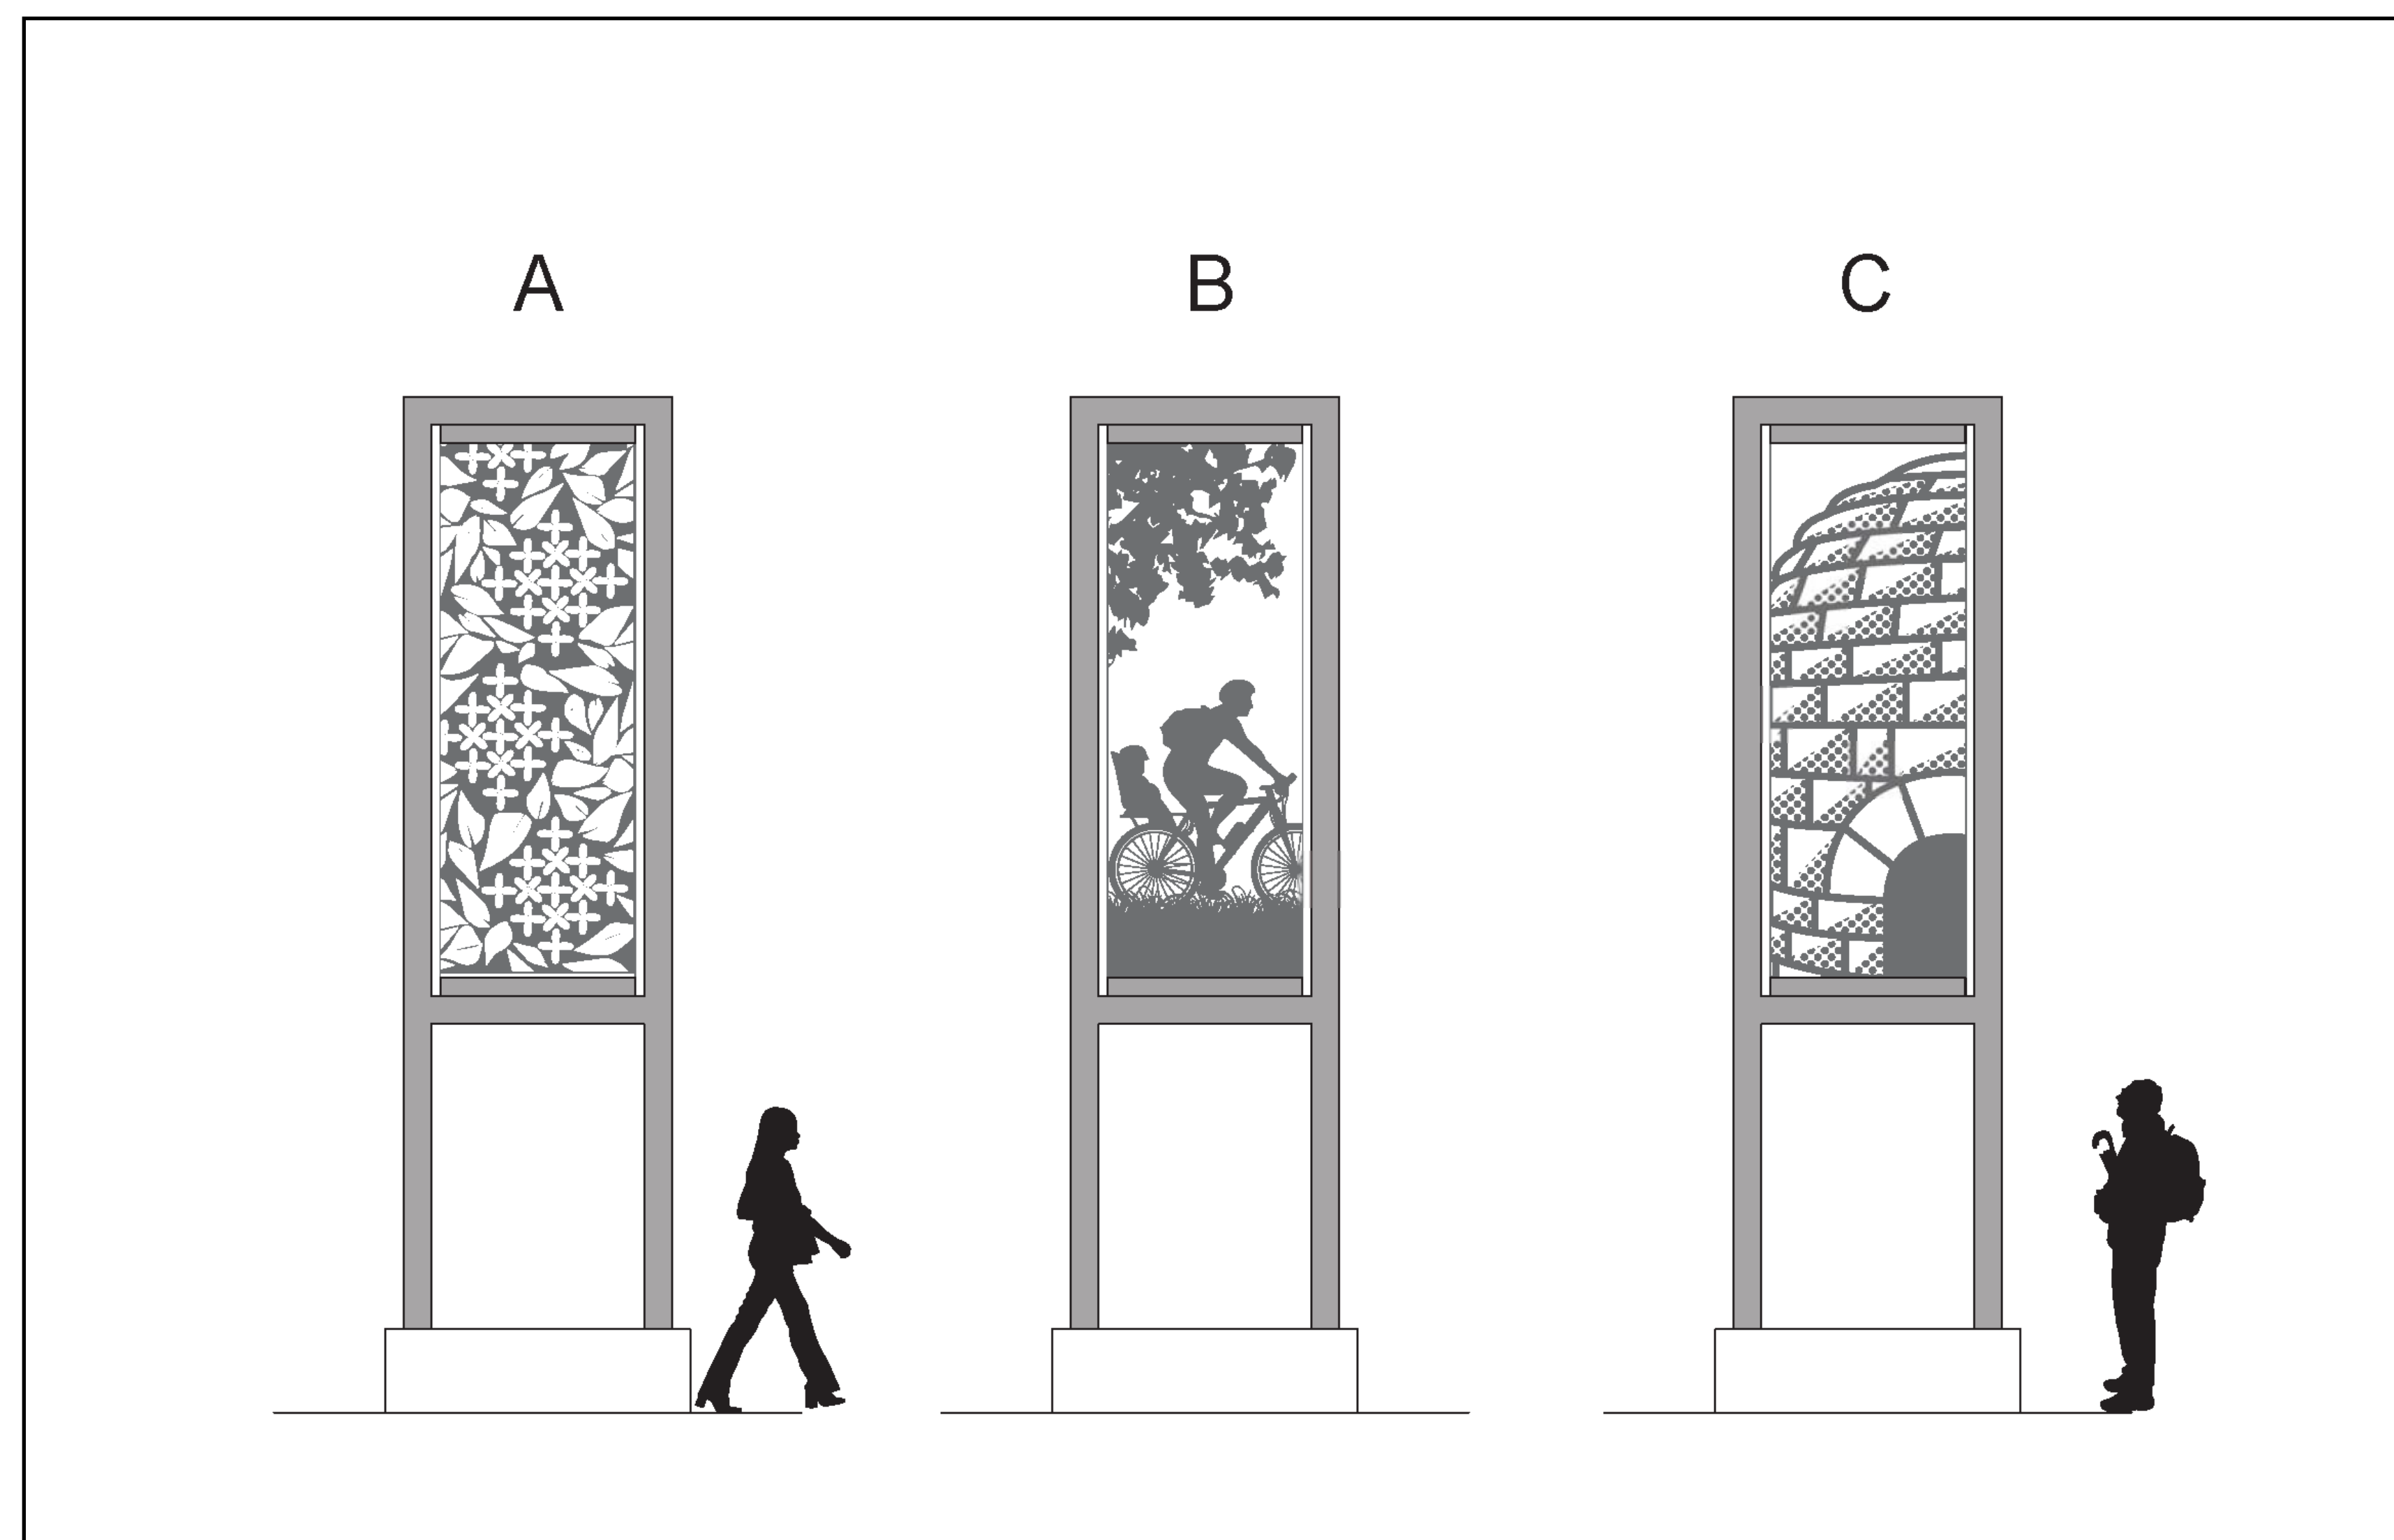

Site plan

Wooddale Avenue Station

JULY 2019

View looking southeast from trail underpass, as pictured left in foreground

Closer view looking south

View of station platform, with station wicket in the foreground

Graphic elements for the station wickets

Site plan

Beltline Boulevard Station

JULY 2019

View looking southeast from trail connection

View looking northwest, trail bridge in background, behind the station

View of station platform, with station wicket in the foreground

Graphic elements for the station wickets

Site plan