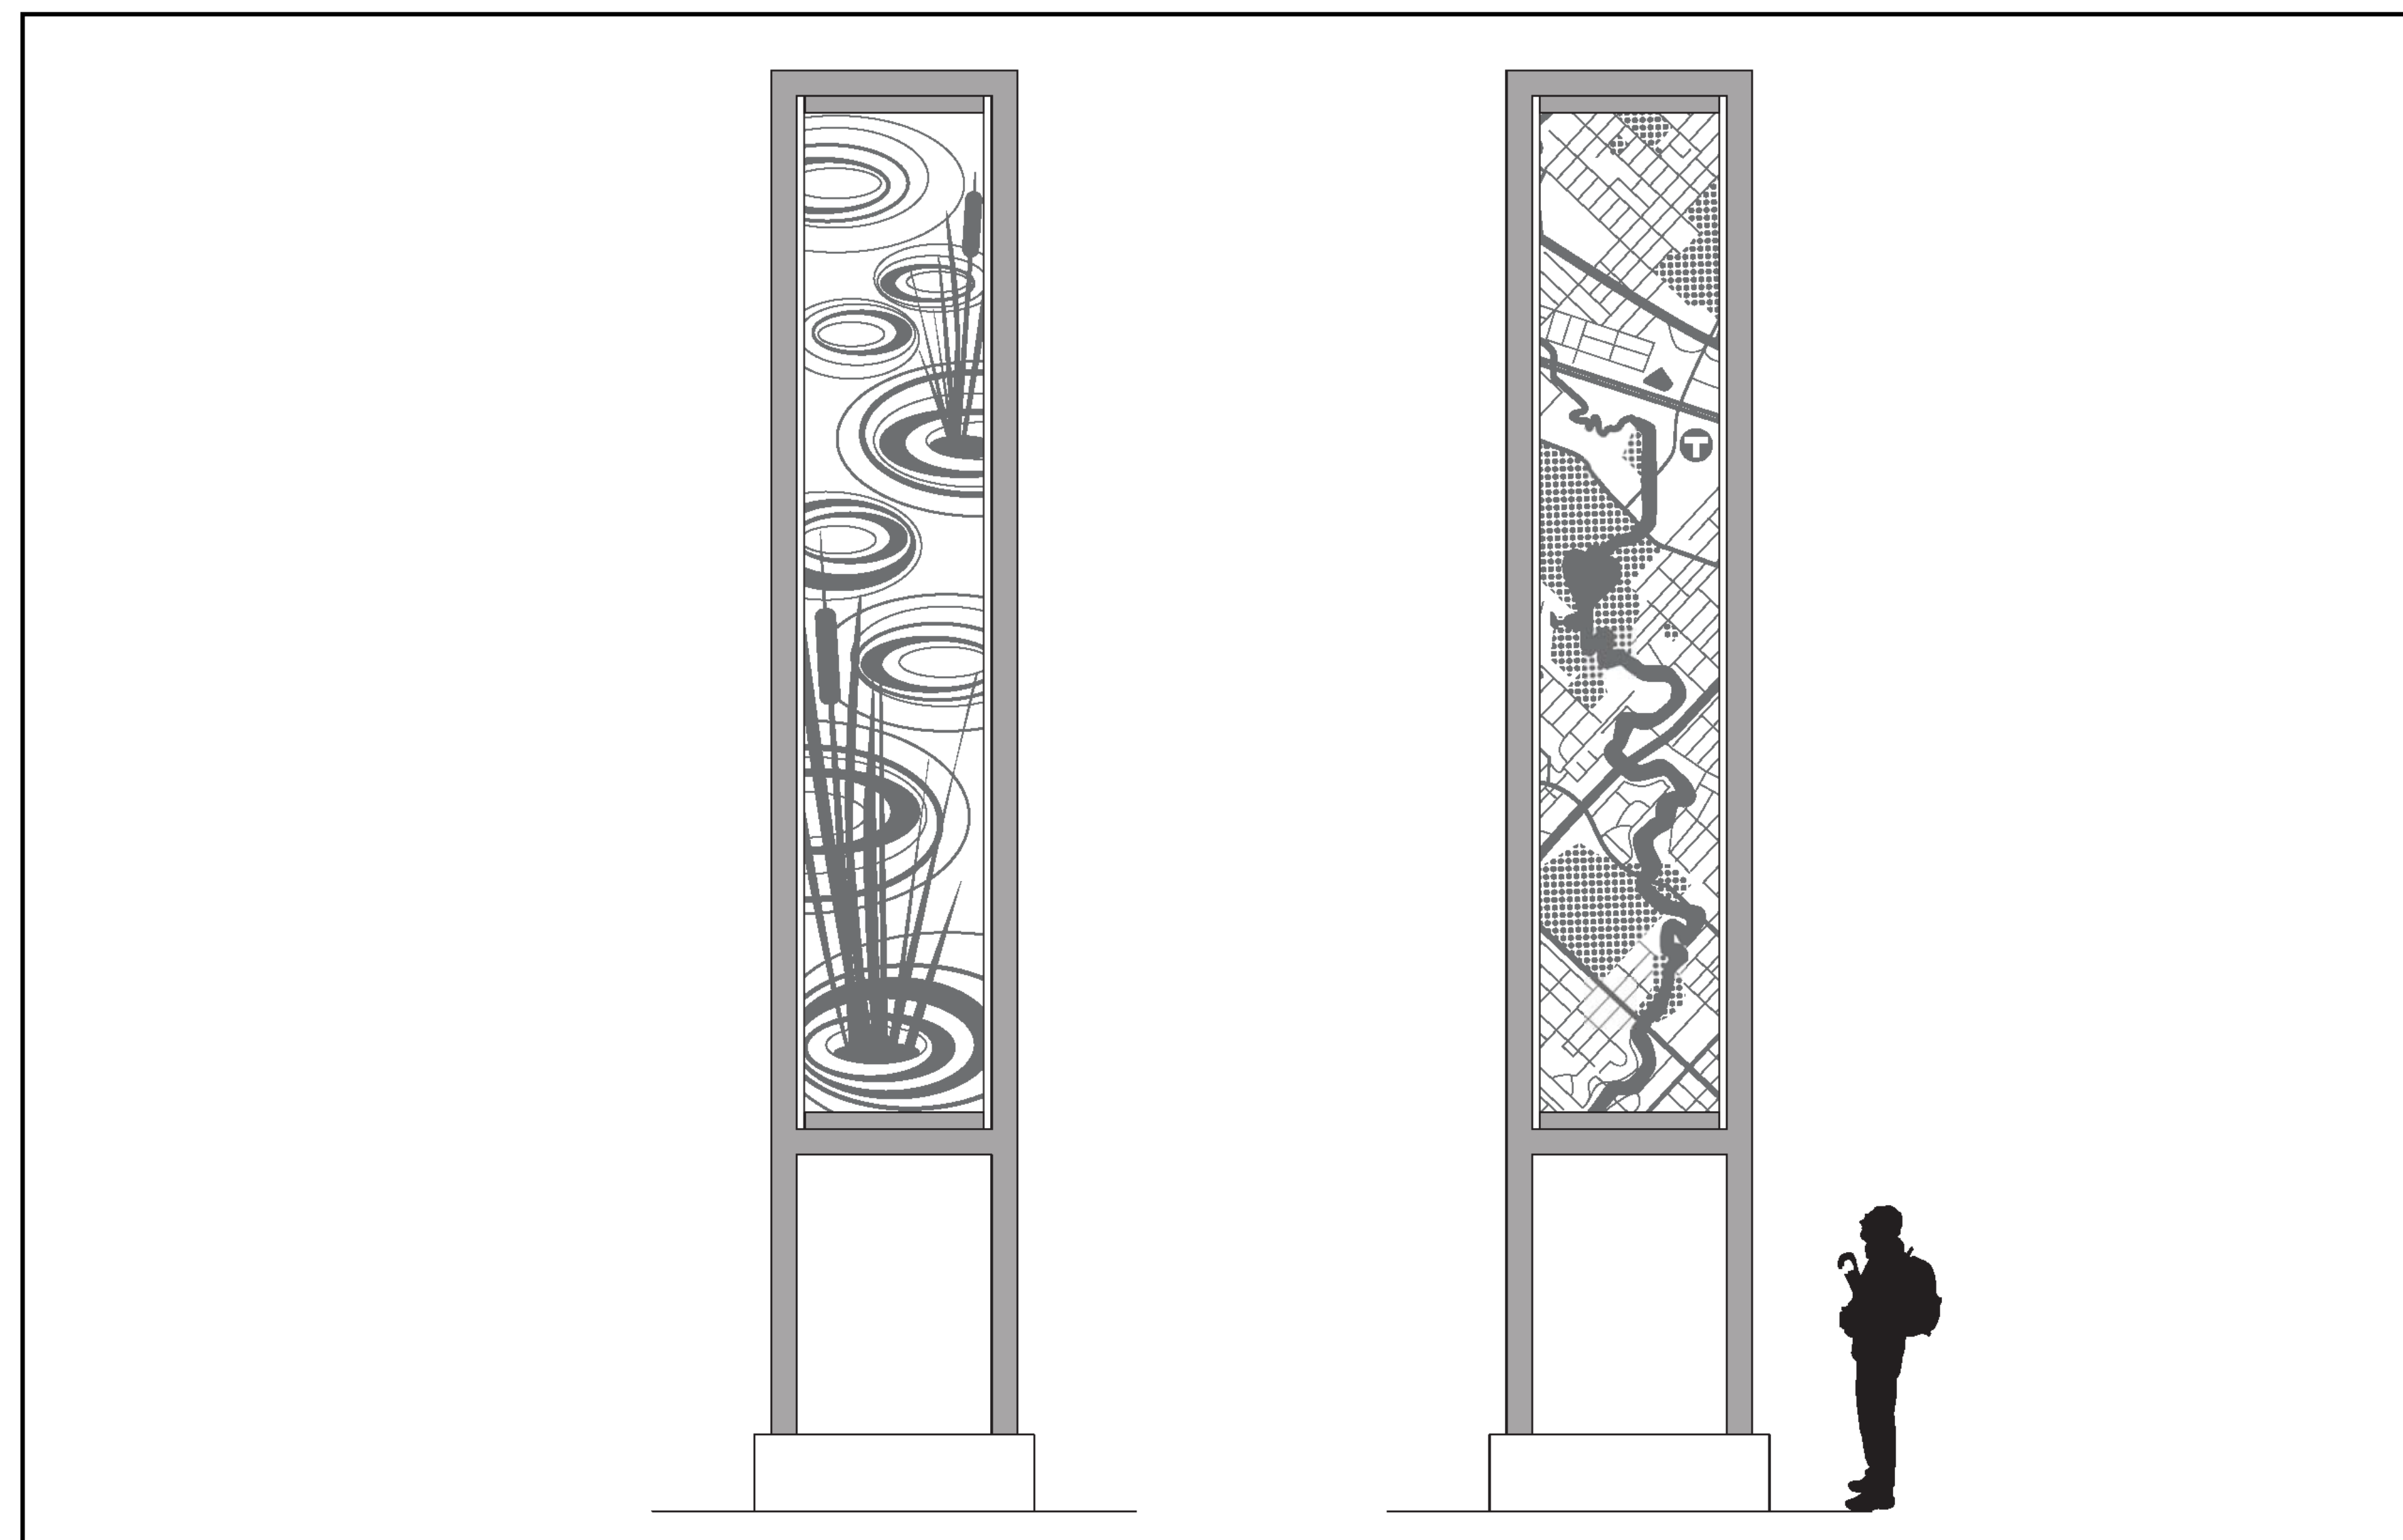

Louisiana Avenue Station

JULY 2019

View from park and ride looking east

View from park and ride looking west

View of station platform, with station wicket in the foreground

Graphic elements for the station wickets

Site plan

Wooddale Avenue Station

JULY 2019

View looking southeast from trail underpass, as pictured left in foreground

Closer view looking south

View of station platform, with station wicket in the foreground

Graphic elements for the station wickets

Site plan

Beltline Boulevard Station

JULY 2019

View looking southeast from trail connection

View looking northwest, trail bridge in background, behind the station

View of station platform, with station wicket in the foreground

Graphic elements for the station wickets

Site plan