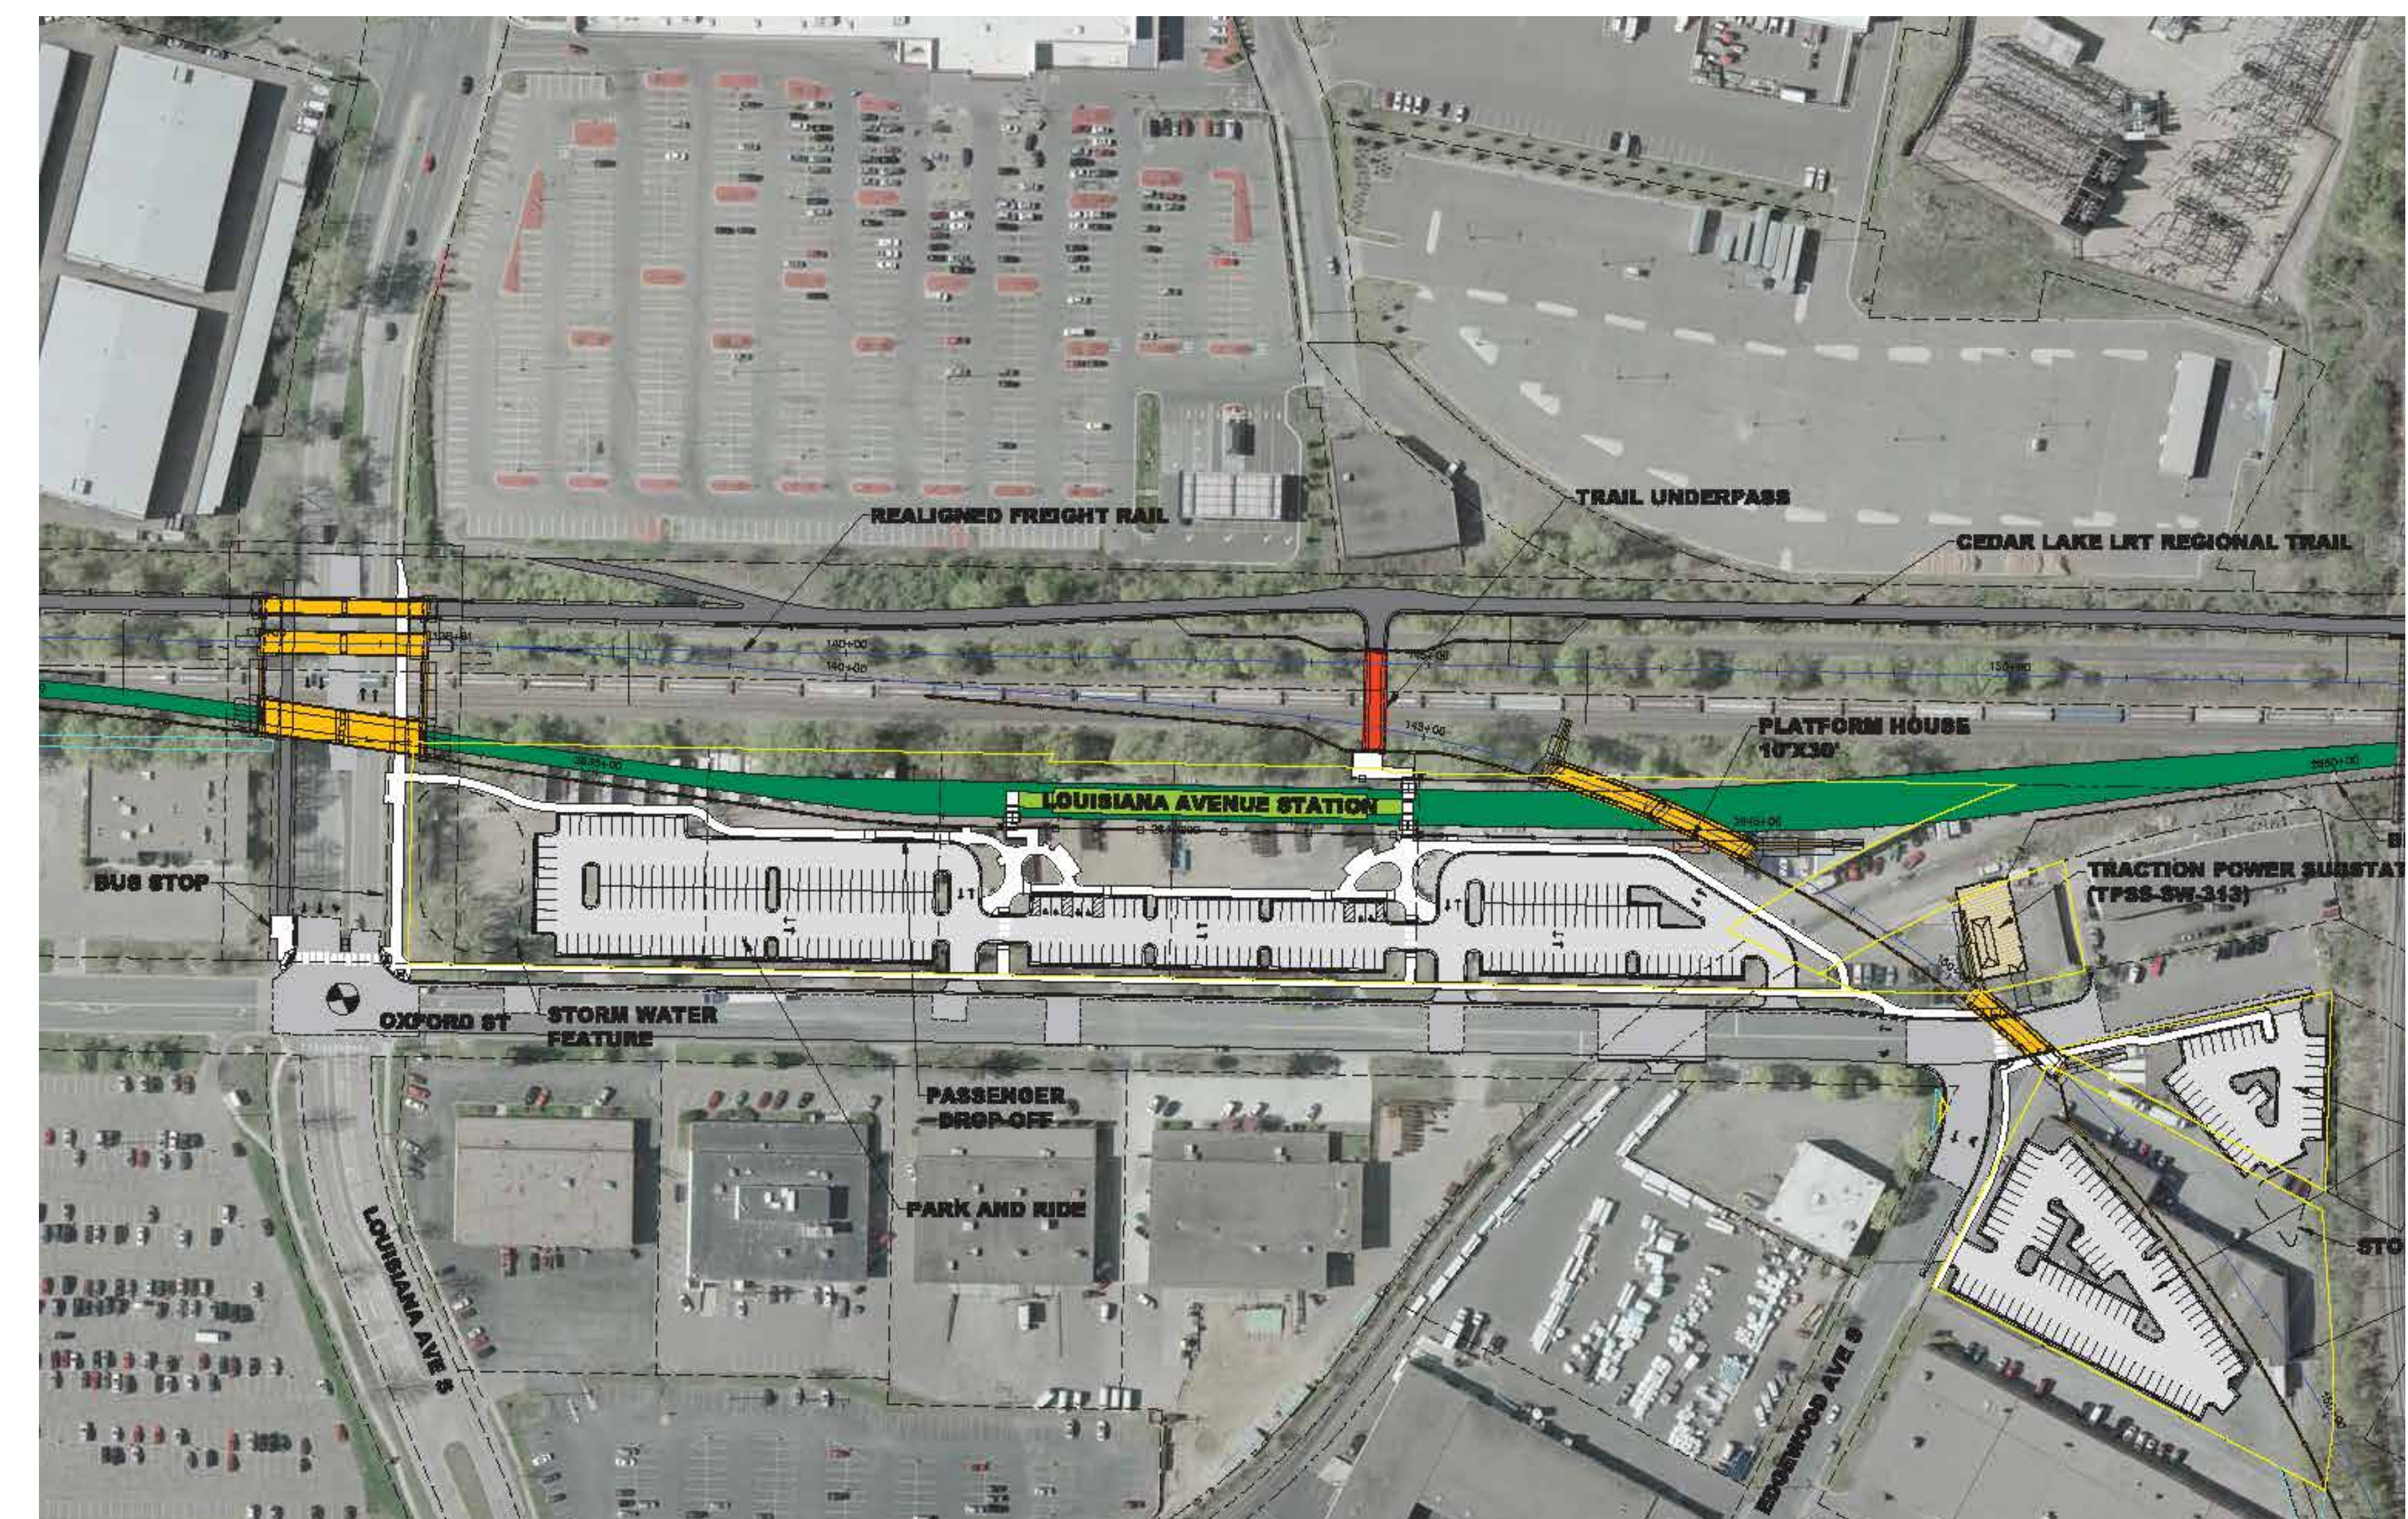

Louisiana Avenue Station

JULY 2019

View from park and ride looking east

View from park and ride looking west

View of station platform, with station wicket in the foreground

Graphic elements for the station wickets

Site plan

Wooddale Avenue Station

JULY 2019

View looking southeast from trail underpass, as pictured left in foreground

Closer view looking south

View of station platform, with station wicket in the foreground

Graphic elements for the station wickets

Site plan

Beltline Boulevard Station

JULY 2019

View looking southeast from trail connection

View looking northwest, trail bridge in background, behind the station

View of station platform, with station wicket in the foreground

Graphic elements for the station wickets

Site plan