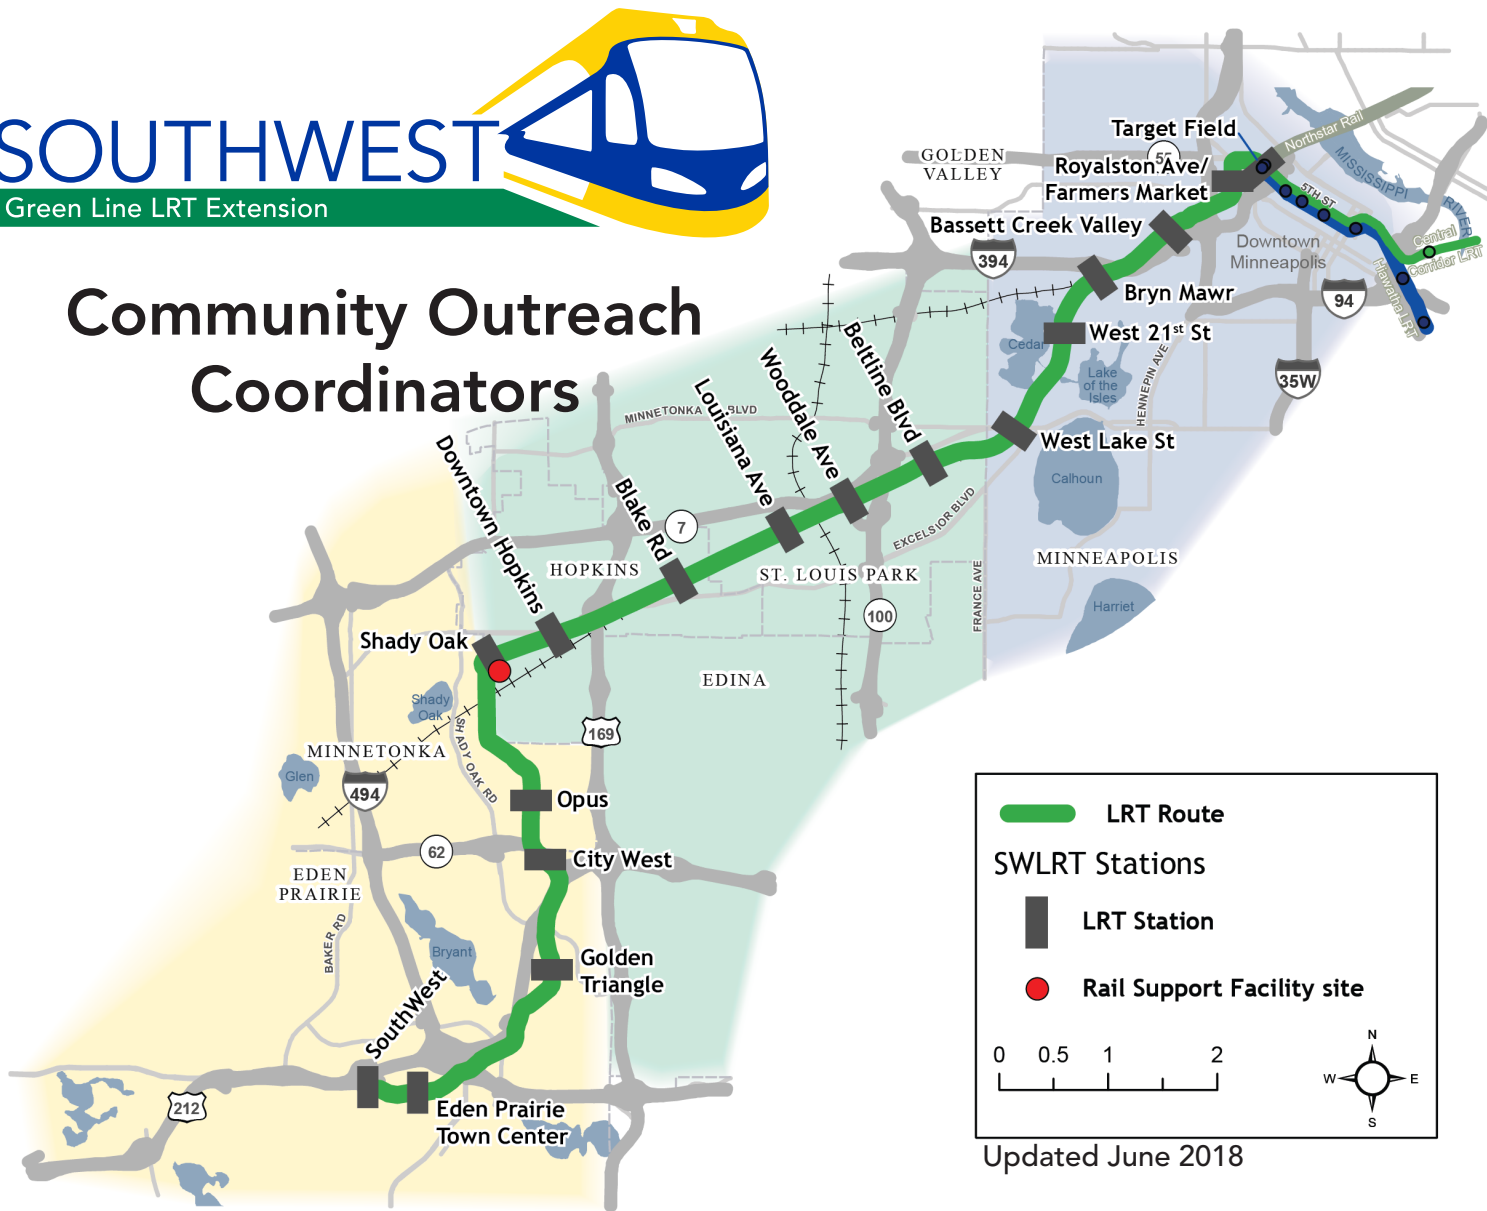

Community Outreach Coordinators

Eden Prairie & Minnetonka

Stations: Opus, City West, Golden Triangle, Eden Prairie Town Center, SouthWest

Hopkins, St. Louis Park & Edina

Stations: Beltline Blvd, Wooddale Ave, Louisiana Ave, Blake Rd, Downtown Hopkins, Shady Oak

Minneapolis

Stations: Royalston Ave/Farmers Market, Bassett Creek Valley, Bryn Mawr, West 21st St, West Lake St

James Mockovciak
612-373-3894
James.Mockovciak@metrotransit.org

Nkongo Cigolo
612-373-3825
Nkongo.Cigolo@metrotransit.org