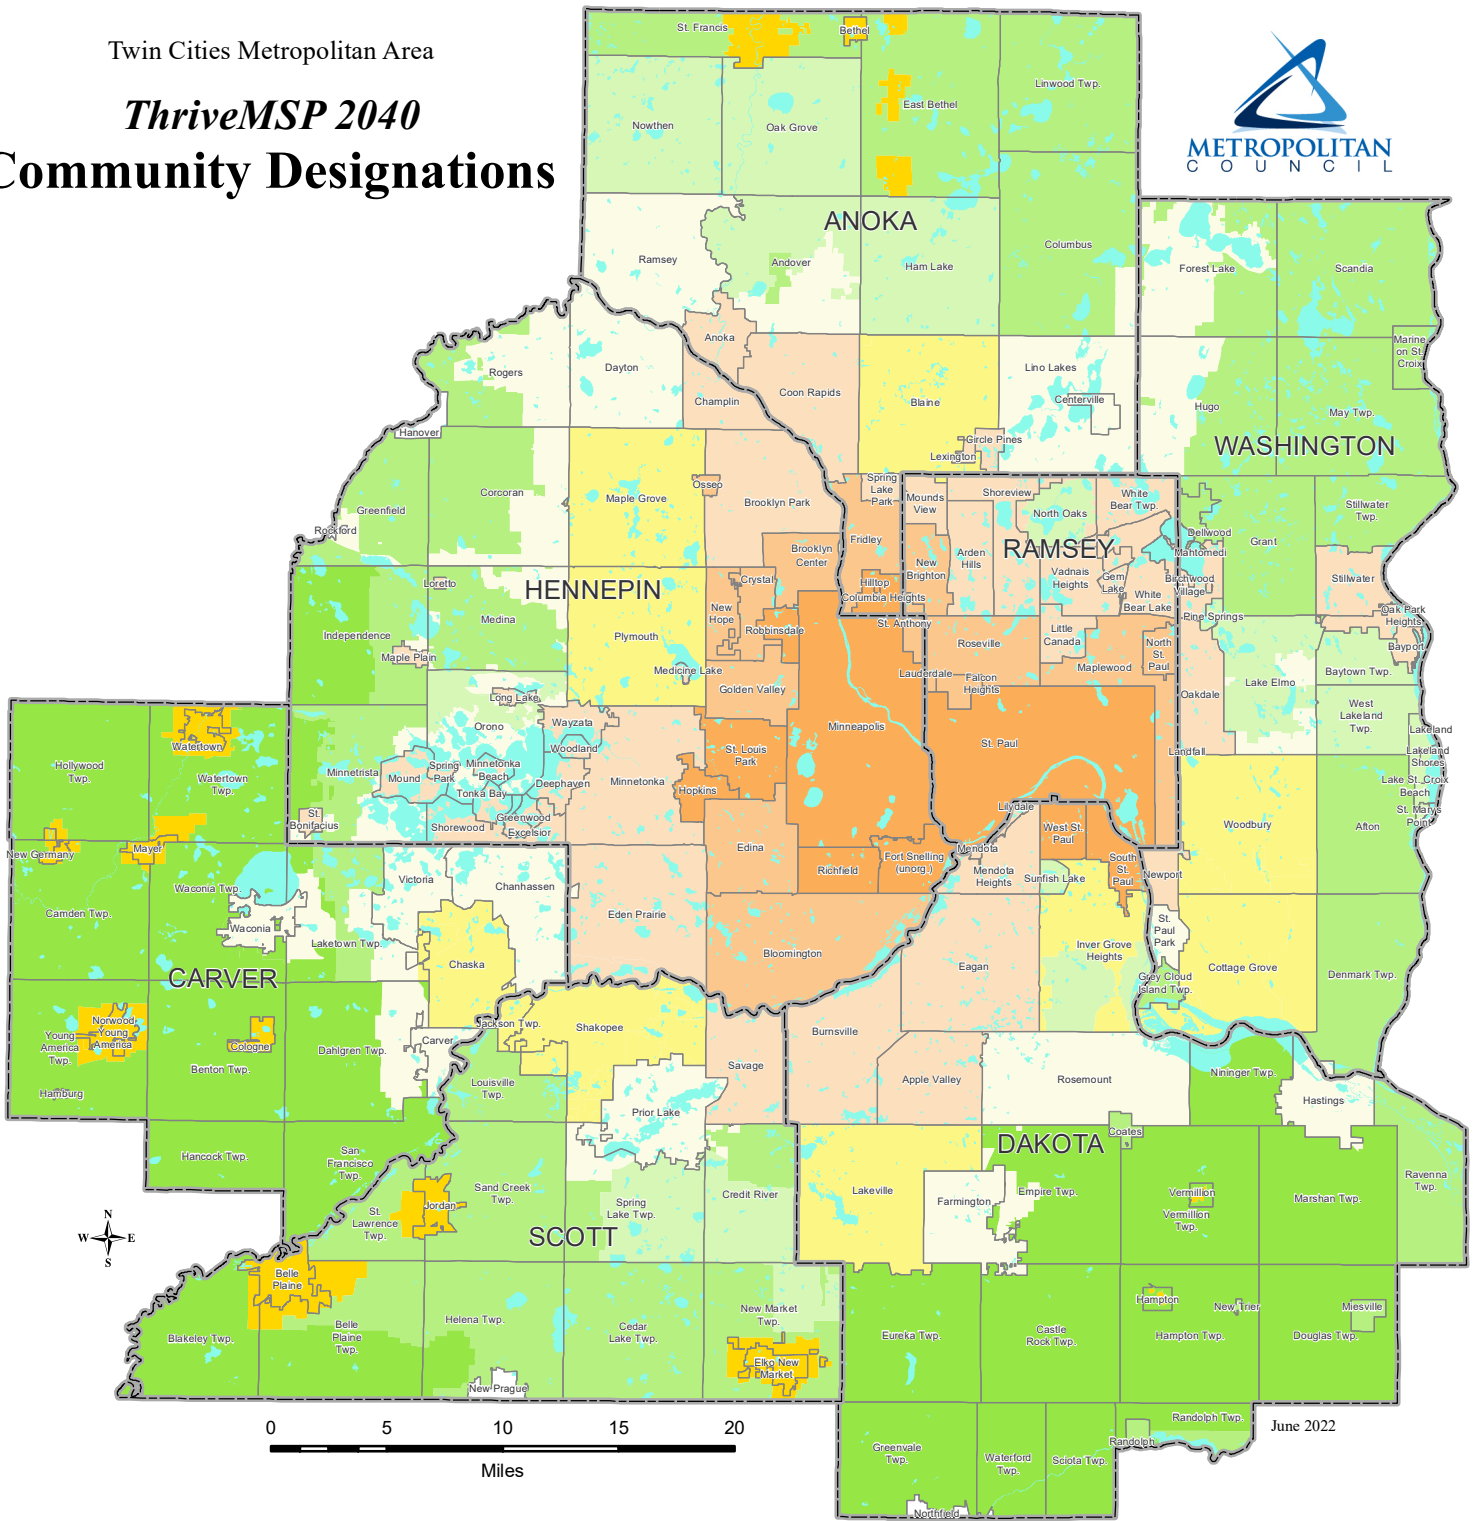

# Community Designations

## Community Designations

### Urban Service Areas

- Urban Center
- Urban
- Suburban
- Suburban Edge
- Emerging Suburban Edge

### Rural Service Areas

- Rural Center
- Diversified Rural
- Rural Residential
- Agricultural

- County Boundaries
- City and Township Boundaries
- Lakes and Rivers

Hanover, New Prague, Northfield, and Rockford are outside the Council's planning authority.