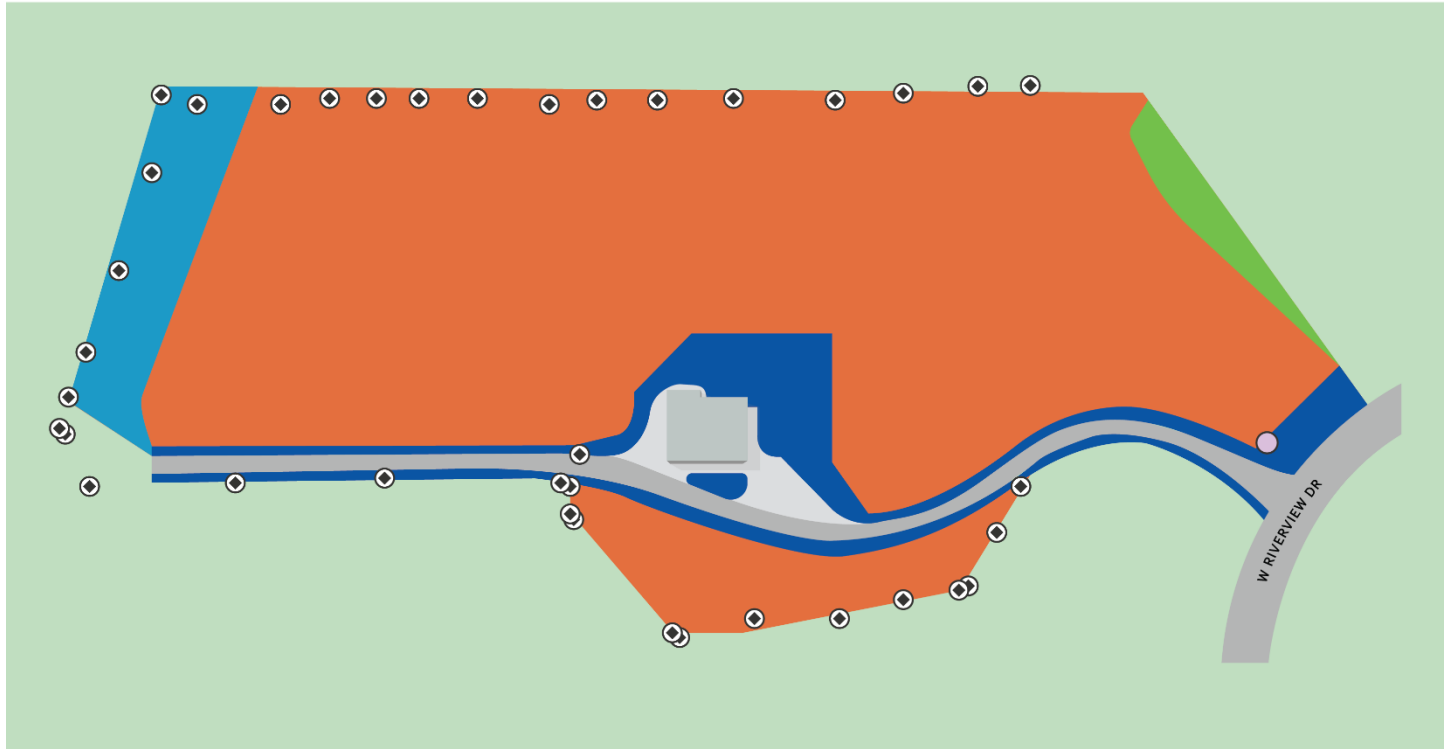

Bayport, Brooklyn Park, Eden Prairie, and Mound

LIFT STATION SUSTAINABLE LANDSCAPE RESTORATION PROJECT JULY 2024 UPDATE

OVERVIEW

Metropolitan Council Environmental Services is undertaking sustainable landscape restoration projects at four sites in Bayport, Brooklyn Park, Eden Prairie, and Mound. Work includes replacing high maintenance lawn and invasive plants with native plants and trees that are Minnesota nice – friendly to birds, pollinators, and improving water quality. This project helps fulfill the Met Council's environmental and sustainability goals and guidelines for the region.

Email: MCESNativeLandscapes@wsbeng.com
Website: LiftStationSustainableLandscapes.com

Eden Prairie

10488 W. Riverview Drive (Blue Lake Siphon)

The project team finished initial mowing and spot treatments. July activities will include regular mowing maintenance and spot treatments as needed.

LIFT STATION SUSTAINABLE LANDSCAPES RESTORATION PROJECT

BLUE LAKE SIPHON | 10488 WEST RIVERVIEW DRIVE | EDEN PRAIRIE

- BEE LAWN BUFFER
- MESIC OAK SAVANNA
- WET MARSH
- MCES LAND AGREEMENT
- LANDSCAPES BOUNDARY MARKERS
- LANDSCAPES MESSAGE CENTER