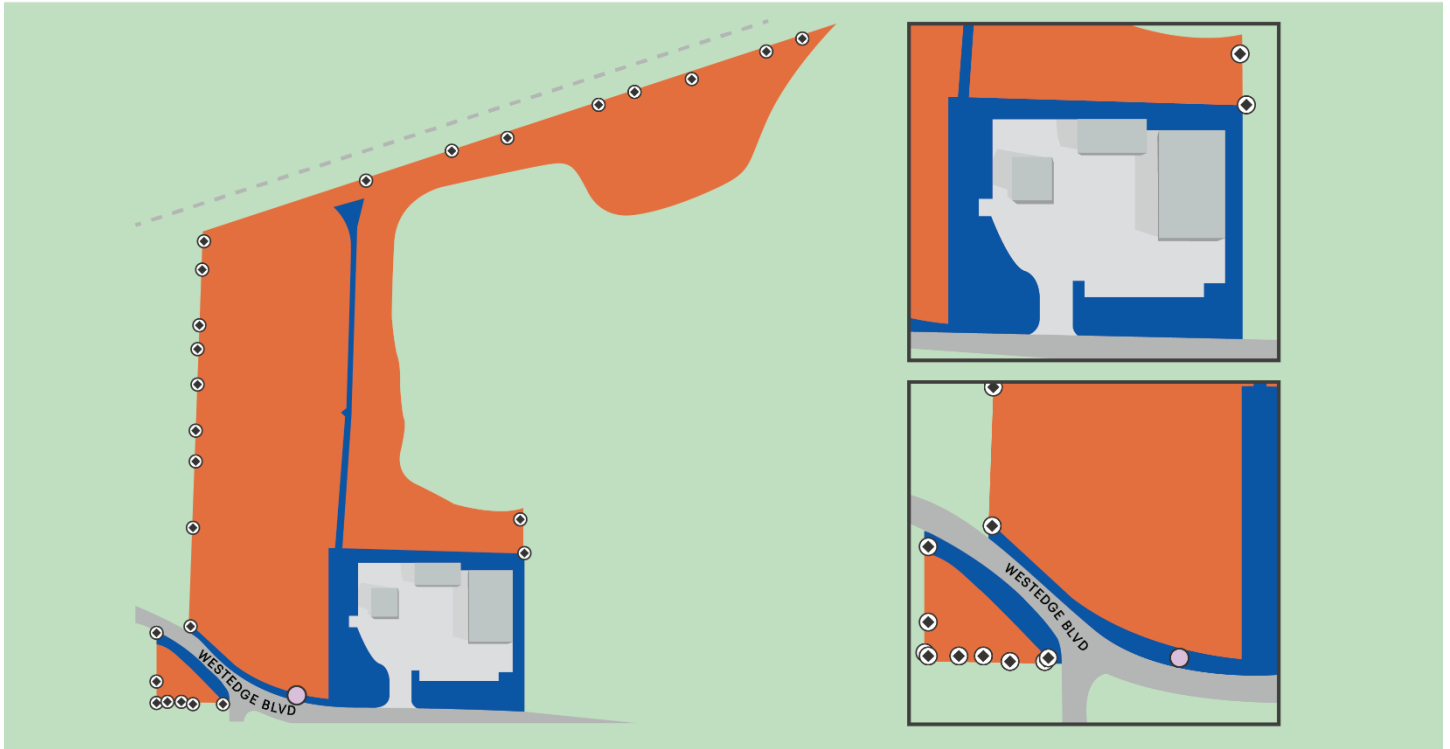

Email: MCESNativeLandscapes@wsbeng.com
Website: LiftStationSustainableLandscapes.com

Mound

6270 Westedge Boulevard (Lift Station 38)

The project team finished supplemental seeding, initial mowing, and spot treatments. July activities will include regular mowing maintenance and spot treatments as needed.

LIFT STATION SUSTAINABLE LANDSCAPES RESTORATION PROJECT

LIFT STATION L38 | 6270 WESTEDGE BOULEVARD | MOUND

-  BEE LAWN BUFFER
-  DRY MESIC PRAIRIE

-  LANDSCAPES BOUNDARY MARKERS
-  LANDSCAPES MESSAGE CENTER