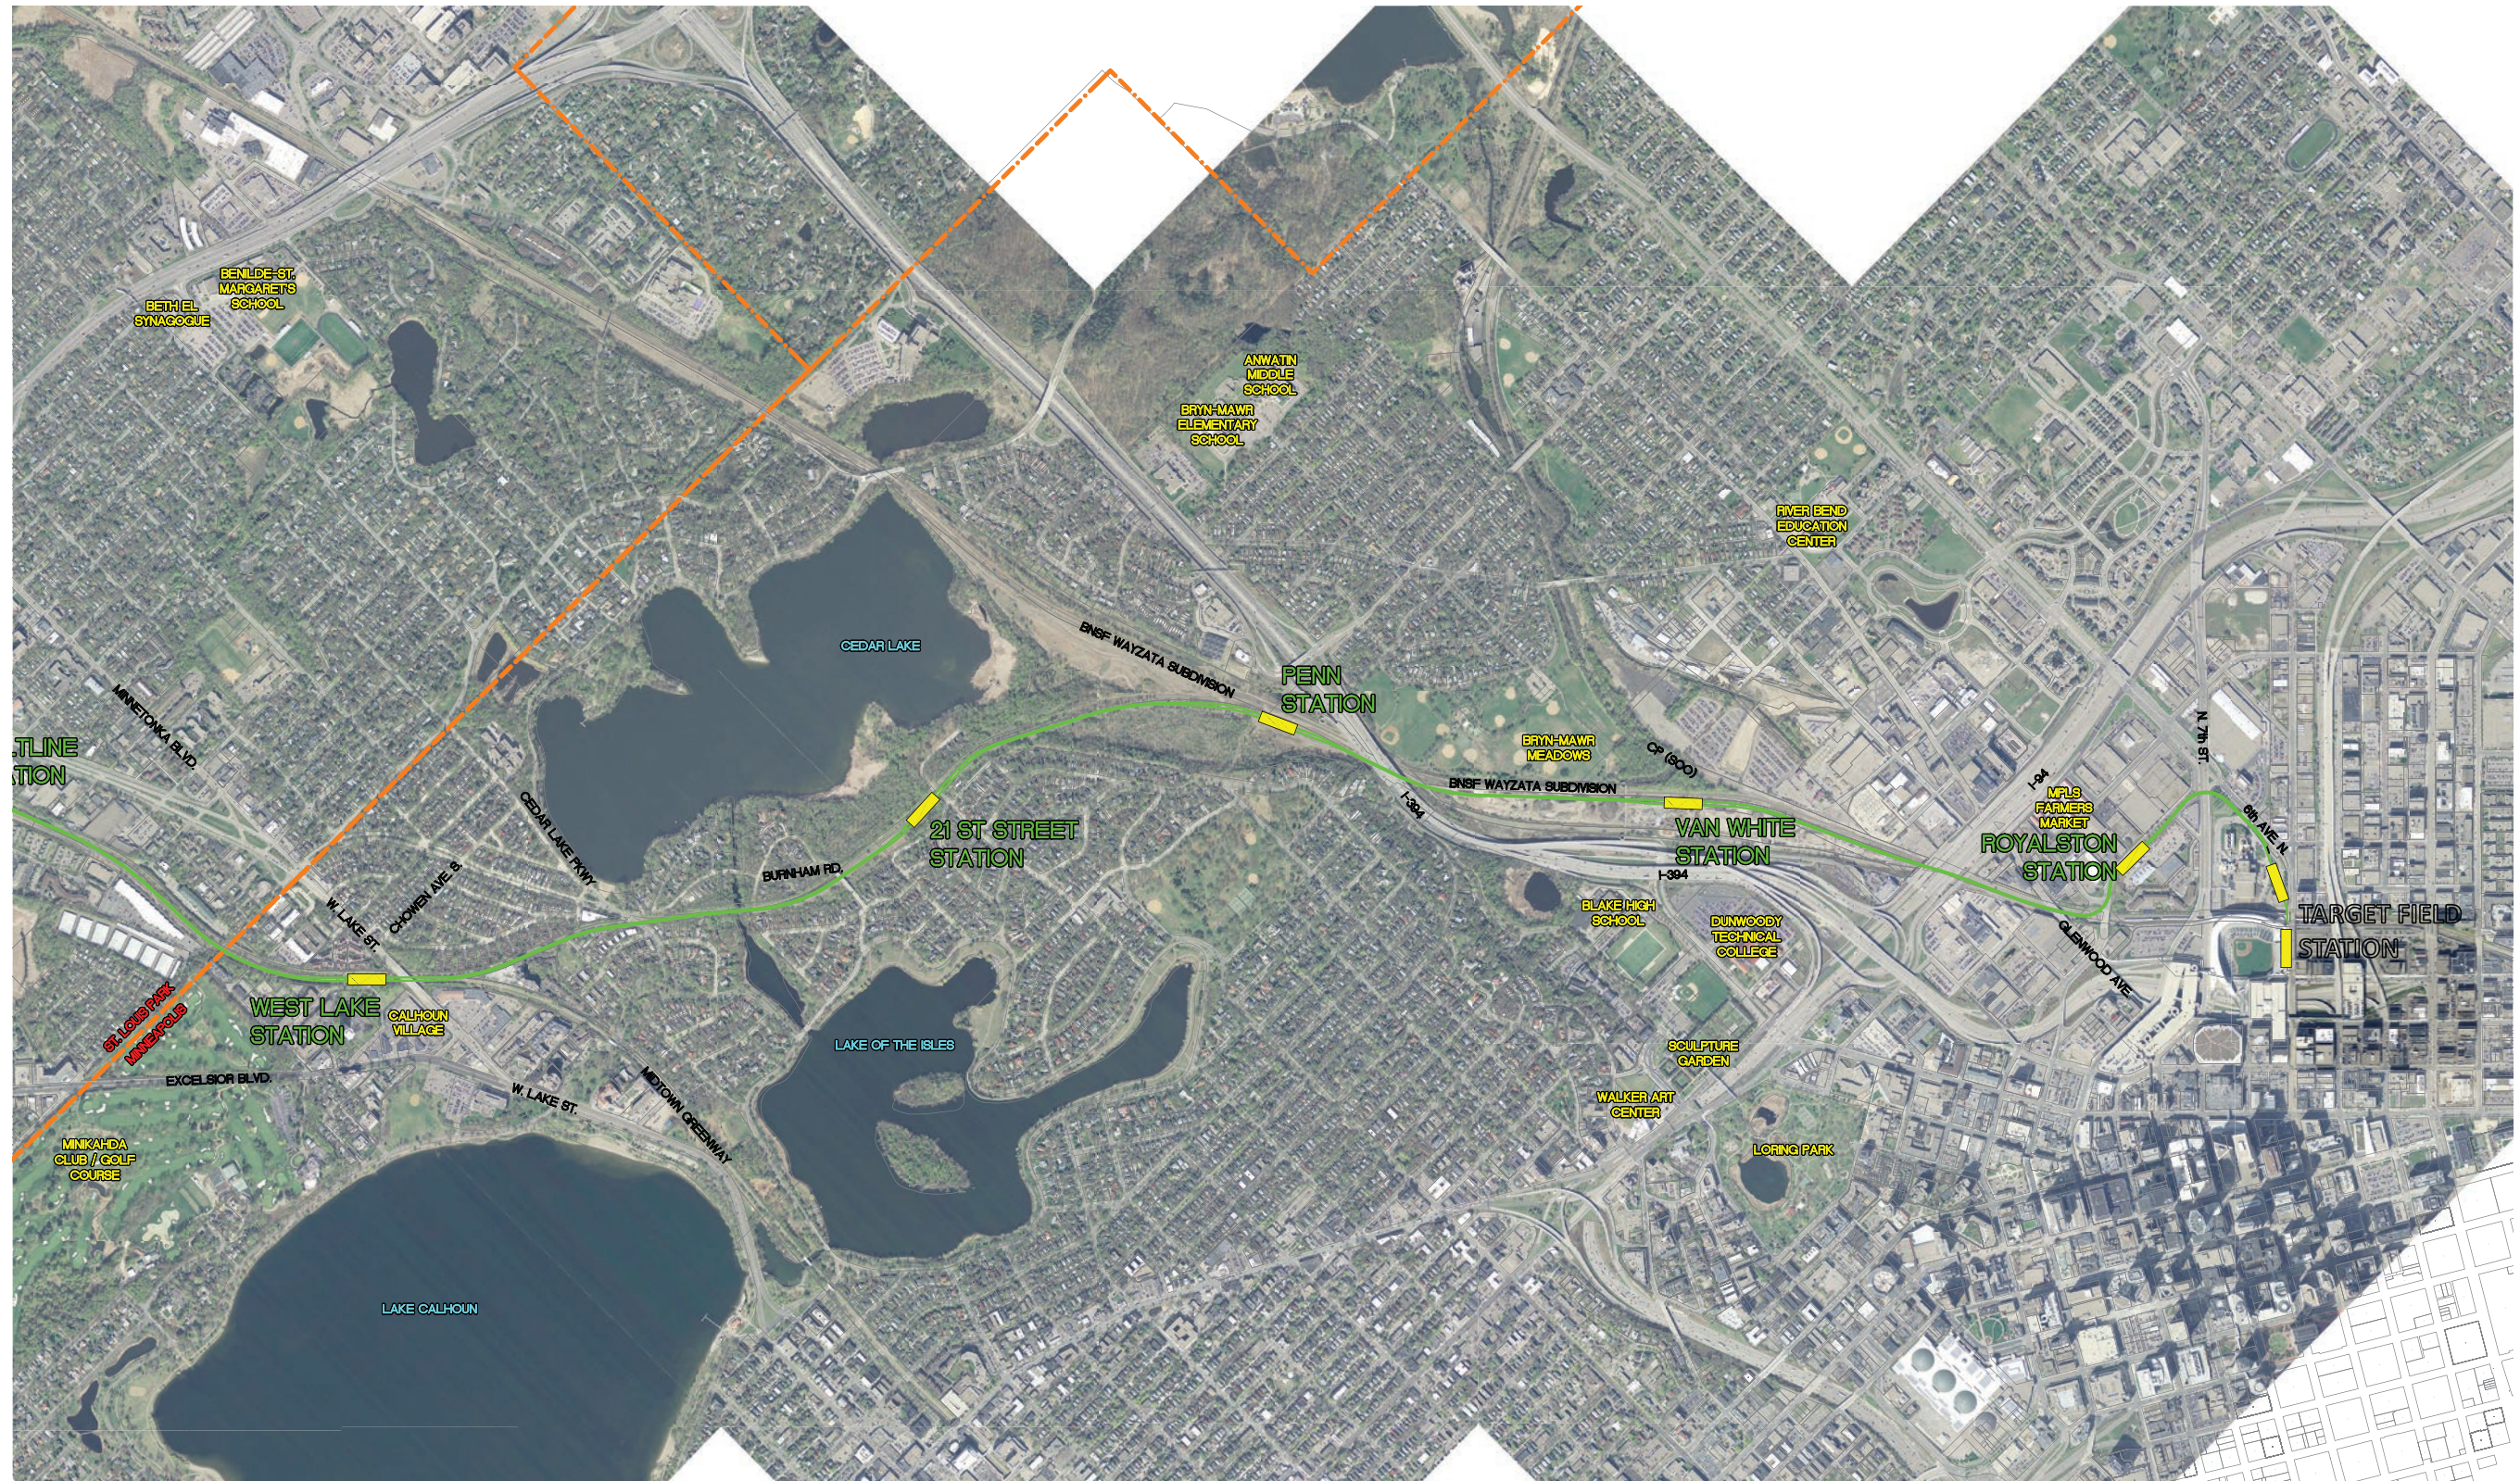

Scale: 1" = 1000' 0 250 500 1000

WORK IN PROCESS

Route and Stations by City

ST LOUIS PARK

APRIL 2015

Scale: 1" = 1000' 0 250 500 1000

WORK IN PROCESS

Route and Stations by City

MINNEAPOLIS

APRIL 2015

Scale: 1" = 1000' 0 250 1000

WORK IN PROCESS